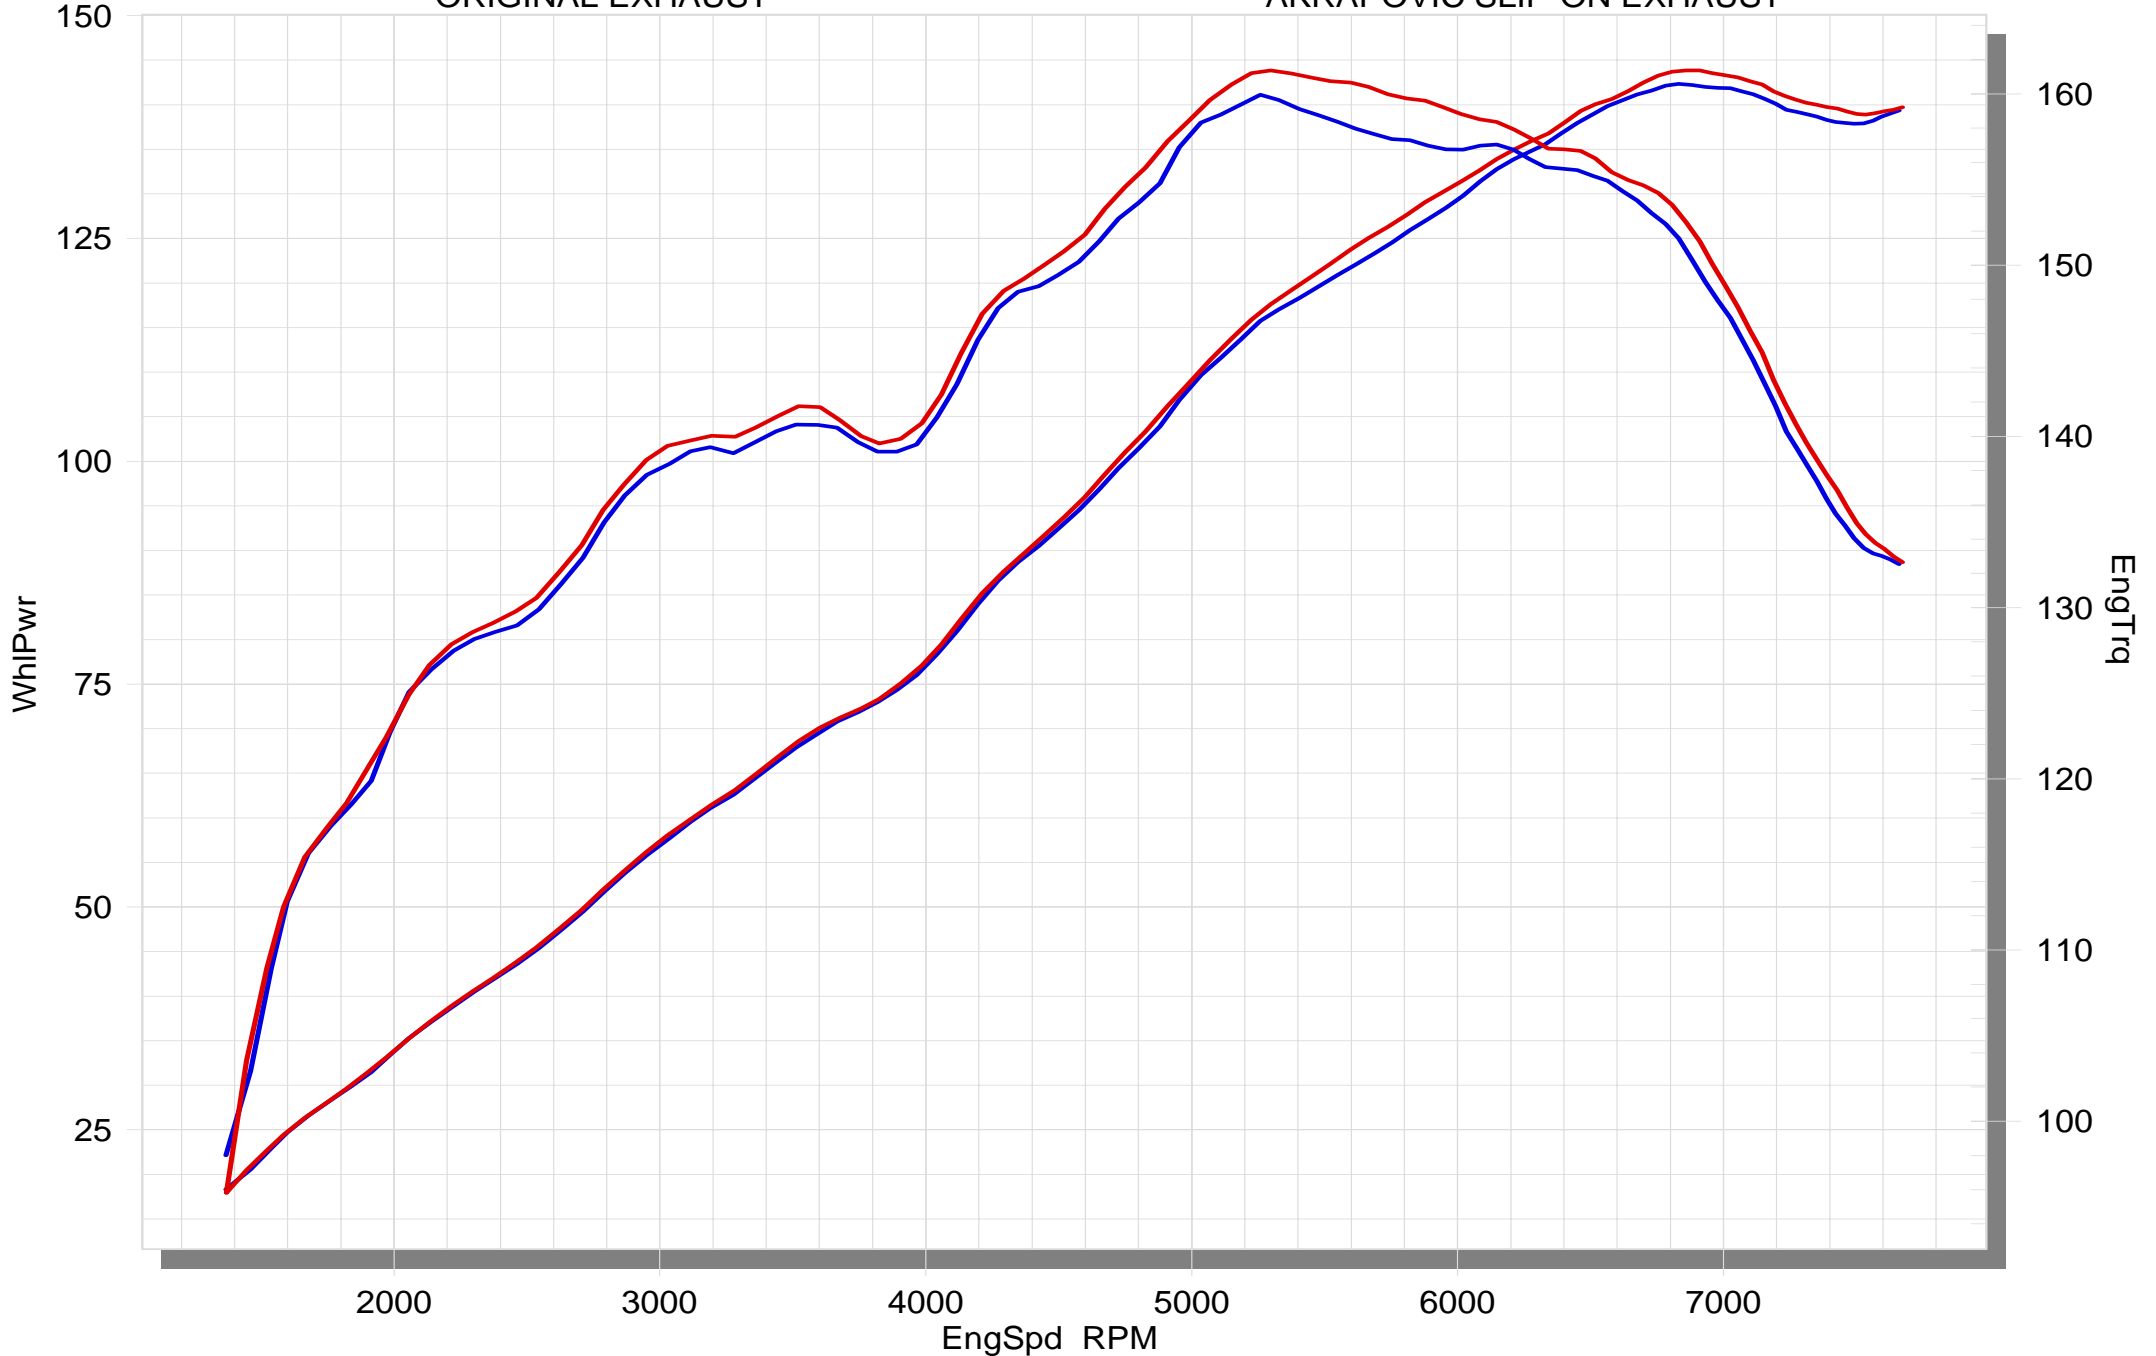

BMW K1600GT/GTL Slip-on system/AKRAPOVIC/Street legal

Product code: S-B16SO1-HZAAT

MUFFLER REPAIR KITS	
KIT	Part Nr.
REPACK	P-RPCK54
SLEEVE L	P-RKS311ZAAT40
SLEEVE R	P-RKS312ZAAT40

BMW K1600GT-GTL

ORIGINAL EXHAUST

AKRAPOVIC SLIP-ON EXHAUST

e24 0144 (9)

EC Type-Approval Certificate

for non-original motorcycle exhaust system

502960

Approval No.:	e24*97/24*2009/108/9/III*0144*00
Issued by:	NATIONAL STANDARDS AUTHORITY OF IRELAND Certification Services – Operations Manufacturing 1 swift Square, Northwood, Santry, Dublin 9, Ireland
Place & date of type-approval:	Dublin, 15.02.2011
Report No.:	10-00111-CM-GBM
Issued by:	TÜV SÜD AUTOMOTIVE GMBH TÜV SÜD Gruppe DE-85748 Garching
Date of issue:	02.02.2011
Approval identification:	e24 0144 (9)

Field of application:

Manufacturer- Trade mark	Commercial description	Vehicle type (and no. of homologation)	Engine type	Component parts, dimensions in mm	Dimensions of the part in mm or original part / replacement part	Part no. or Homologation no.
BMW	K 1600 GT K 1600 GTL	K 16GT (e1*0498*)	16 6E A	Header pipes with catalytic converter right	Original parts	-
				Header pipes with catalytic converter left	Original parts	-
				Silencer right	Hexagonal conical 132 x 172	M-HZAA001
				Outlet pipes ø 25	Length without end caps 400	
				Silencer left	Hexagonal conical 132 x 172	M-HZAA001
				Outlet pipes ø 25	Length without end caps 400	