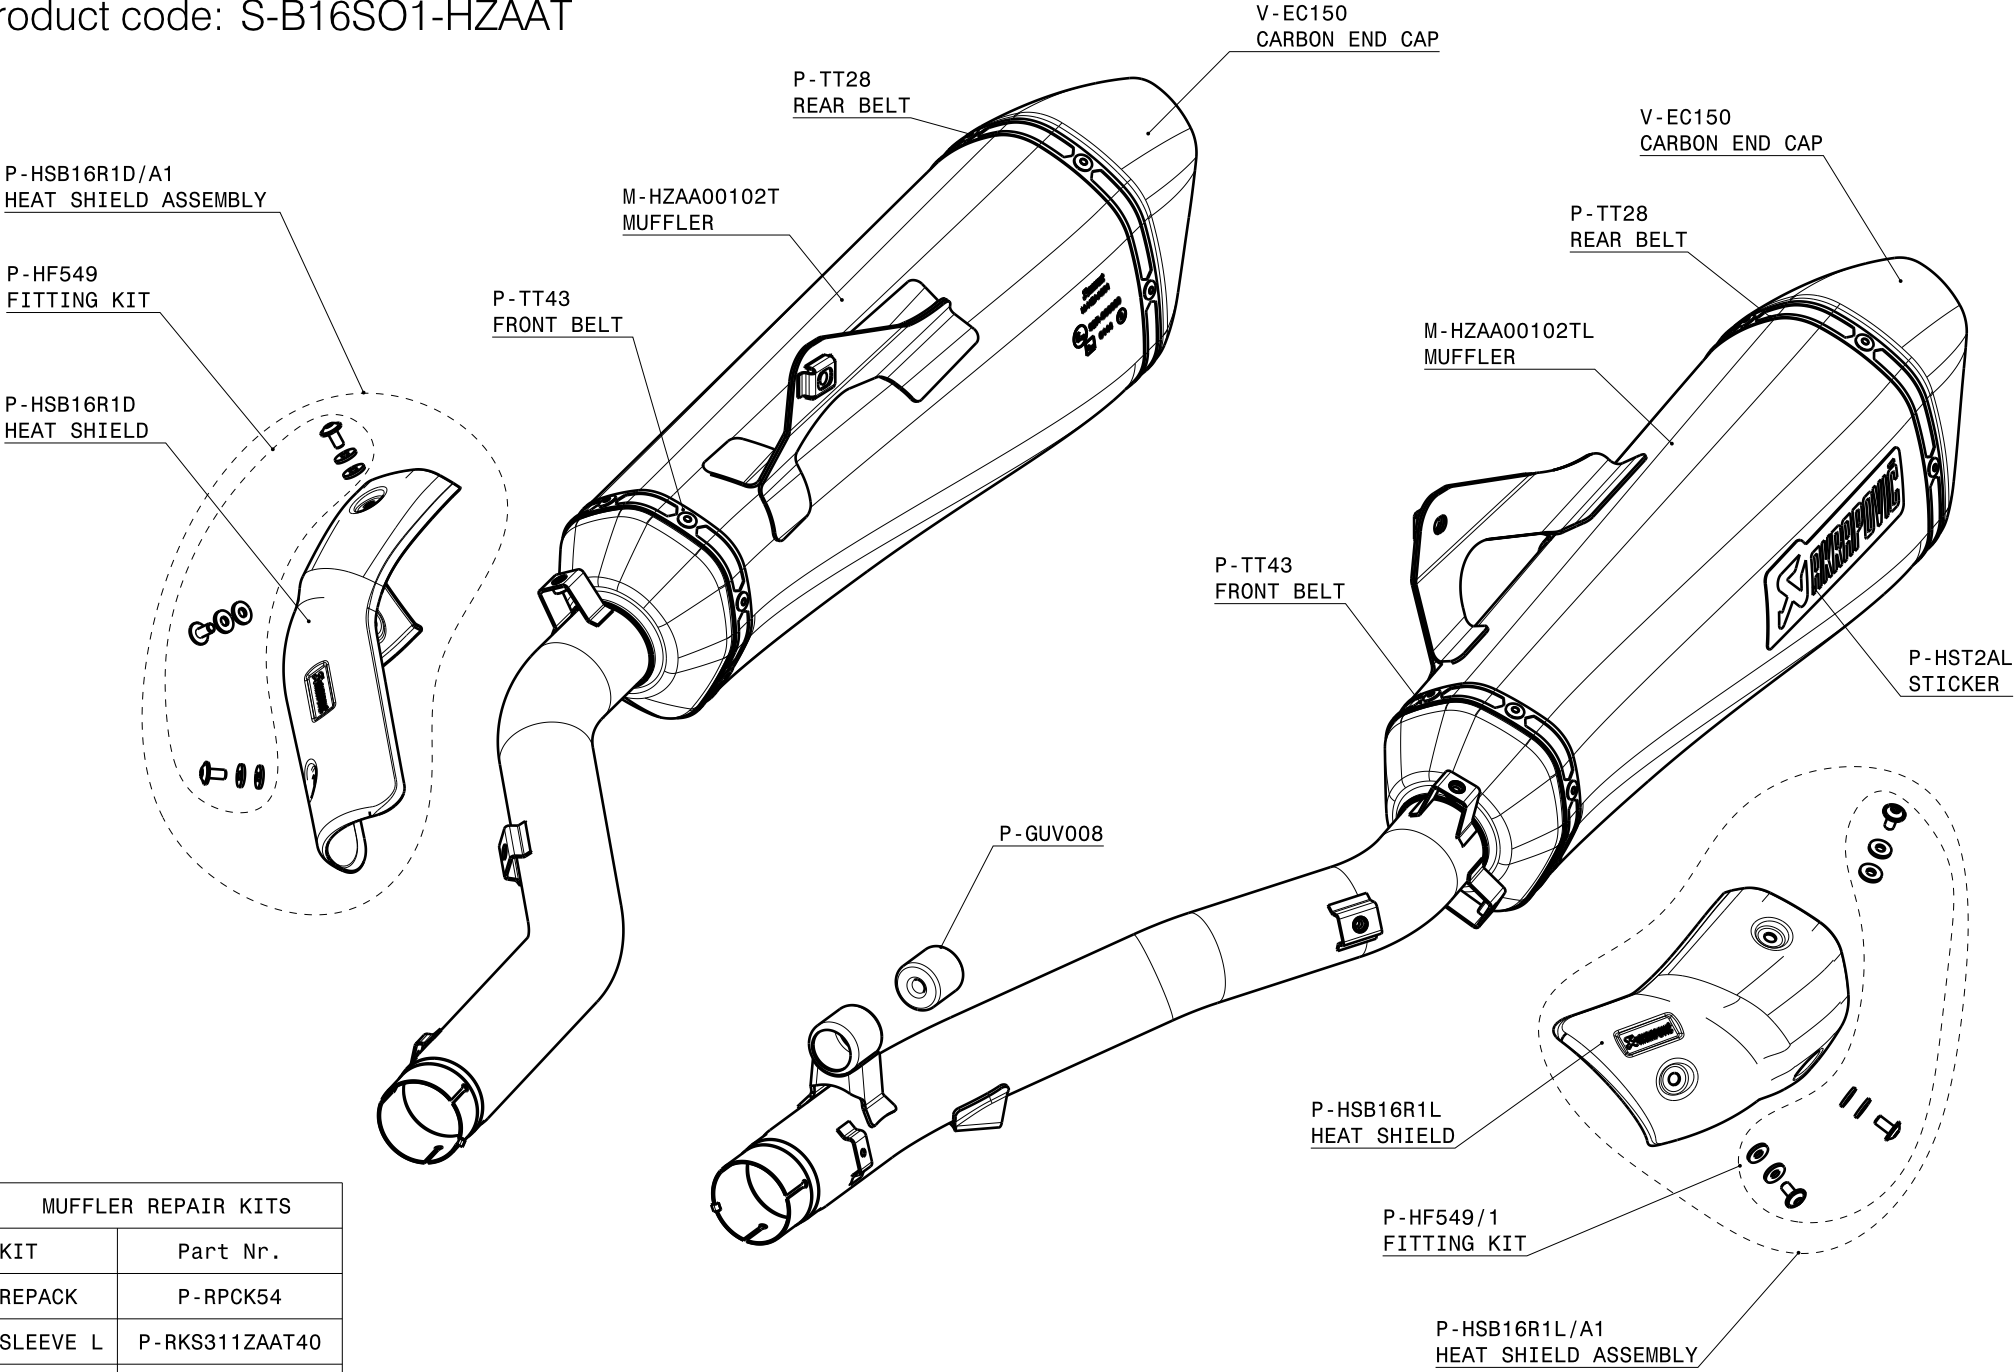

BMW K1600GT/GTL Slip-on system/AKRAPOVIC/Street legal

Product code: S-B16SO1-HZAAT

MUFFLER REPAIR KITS	
KIT	Part Nr.
REPACK	P-RPCK54
SLEEVE L	P-RKS311ZAAT40
SLEEVE R	P-RKS312ZAAT40

BMW K1600GT-GTL

ORIGINAL EXHAUST

AKRAPOVIC SLIP-ON EXHAUST

e24 0144 (9)

EC Type-Approval Certificate

for non-original motorcycle exhaust system

502960

Approval No.:	e24*97/24*2009/108/9/III*0144*00
Issued by:	NATIONAL STANDARDS AUTHORITY OF IRELAND Certification Services – Operations Manufacturing 1 swift Square, Northwood, Santry, Dublin 9, Ireland
Place & date of type-approval:	Dublin, 15.02.2011
Report No.:	10-00111-CM-GBM
Issued by:	TÜV SÜD AUTOMOTIVE GMBH TÜV SÜD Gruppe DE-85748 Garching
Date of issue:	02.02.2011
Approval identification:	e24 0144 (9)

Field of application:

Manufacturer- Trade mark	Commercial description	Vehicle type (and no. of homologation)	Engine type	Component parts, dimensions in mm	Dimensions of the part in mm or original part / replacement part	Part no. or Homologation no.
BMW	K 1600 GT K 1600 GTL	K 16GT (e1*0498*)	16 6E A	Header pipes with catalytic converter right	Original parts	-
				Header pipes with catalytic converter left	Original parts	-
				Silencer right	Hexagonal conical 132 x 172	M-HZAA001
				Outlet pipes ø 25	Length without end caps 400	
				Silencer left	Hexagonal conical 132 x 172	M-HZAA001
				Outlet pipes ø 25	Length without end caps 400	