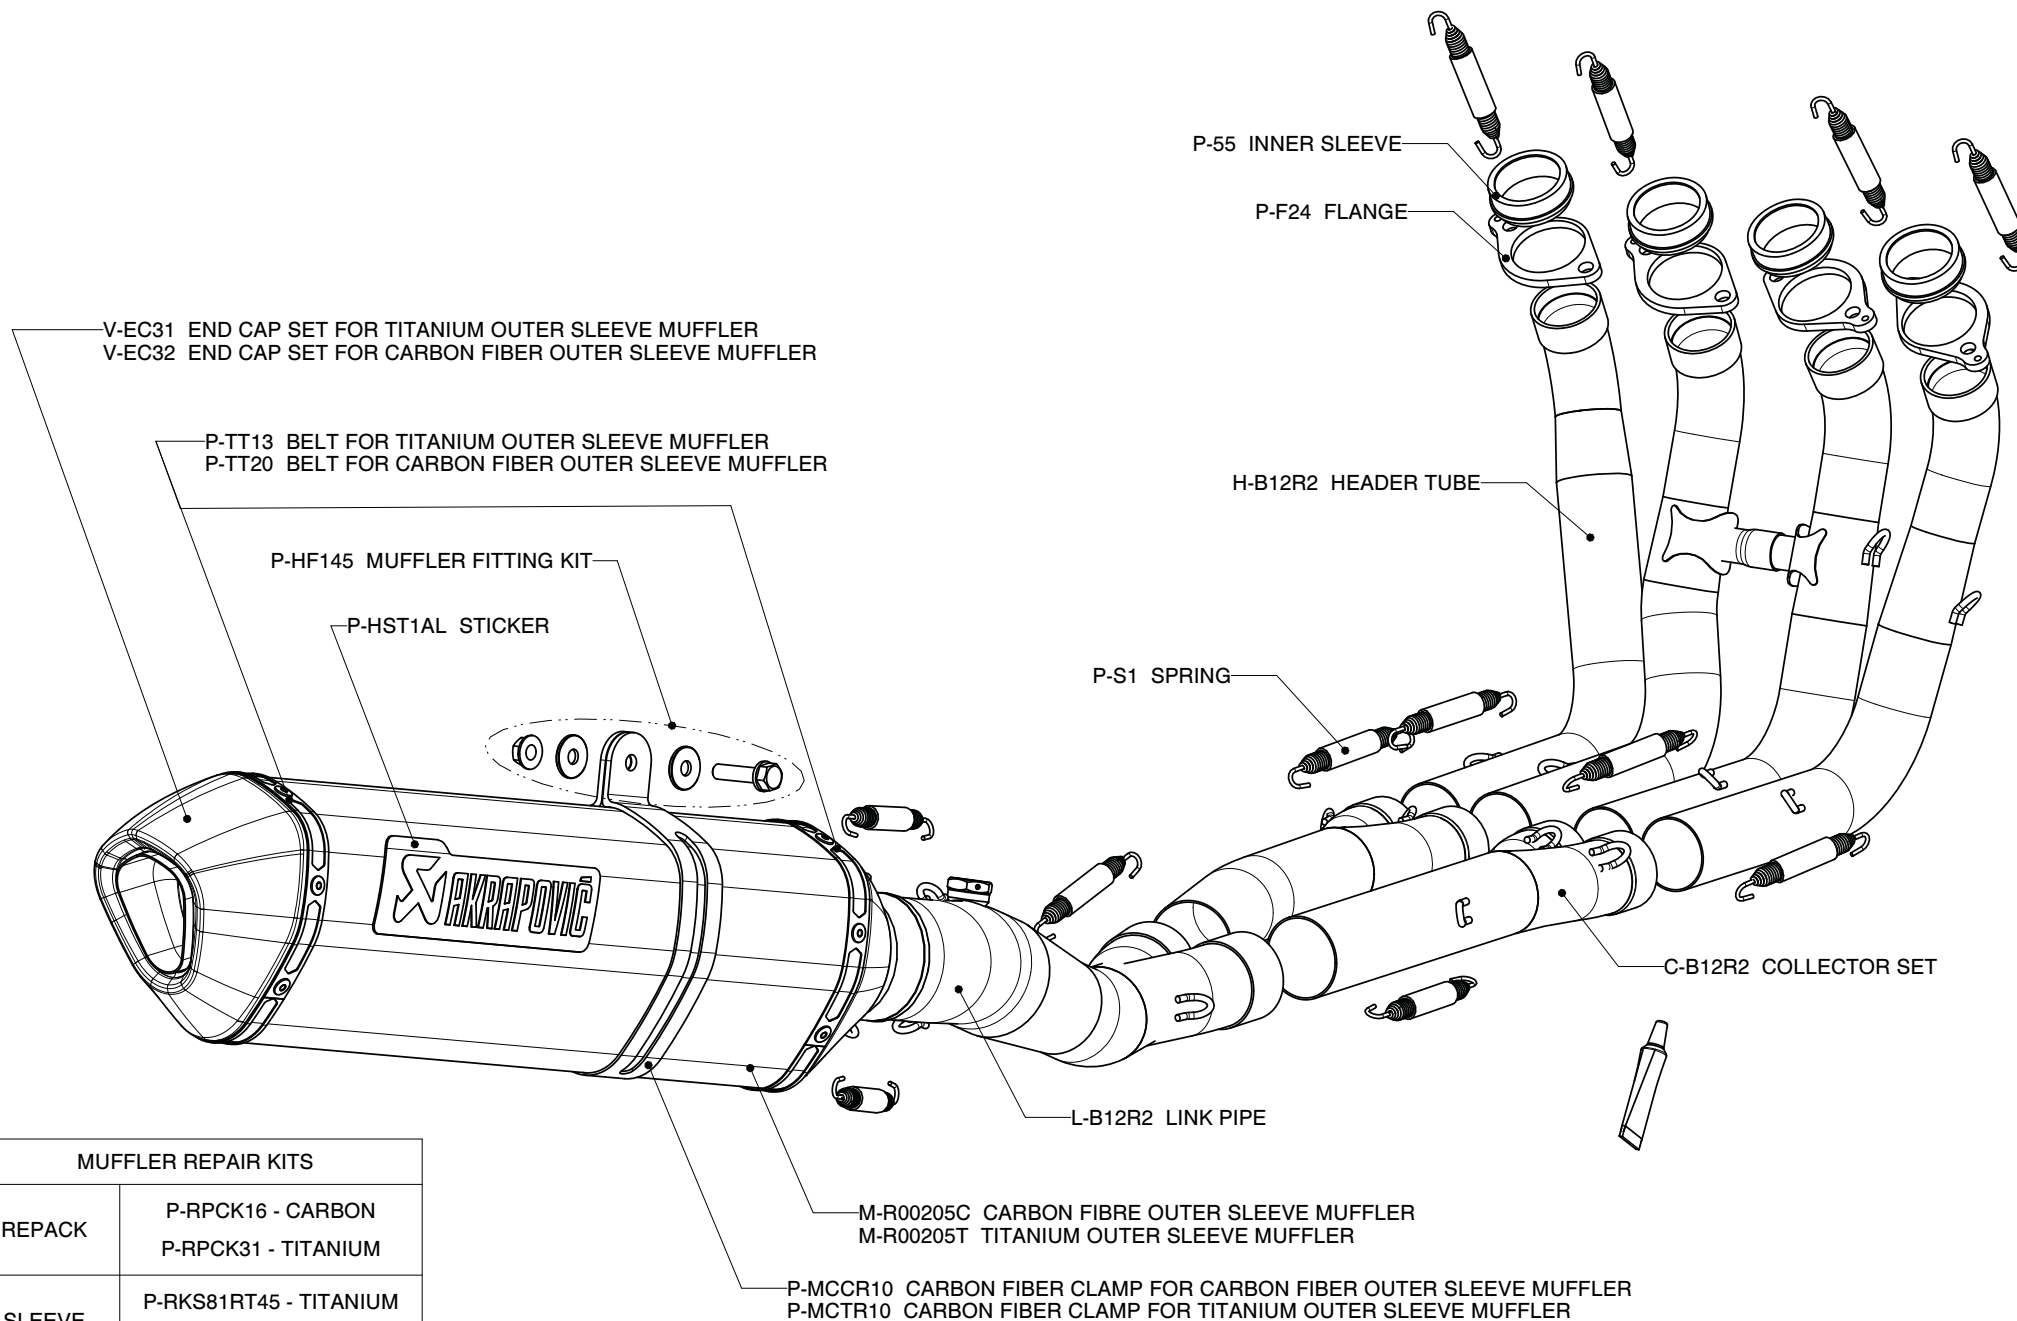

BMW K1200S / K1200R / K1200RS, Complete exhaust system / RACING LINE
BMW K1300S / K1300R, Complete exhaust system / RACING LINE
Product code: S-B13R1-RC
S-B13R1-RT

MUFFLER REPAIR KITS

REPACK

P-RPCK16 - CARBON
P-RPCK31 - TITANIUM

SLEEVE

P-RKS81RT45 - TITANIUM
P-RKS100RC45 - CARBON