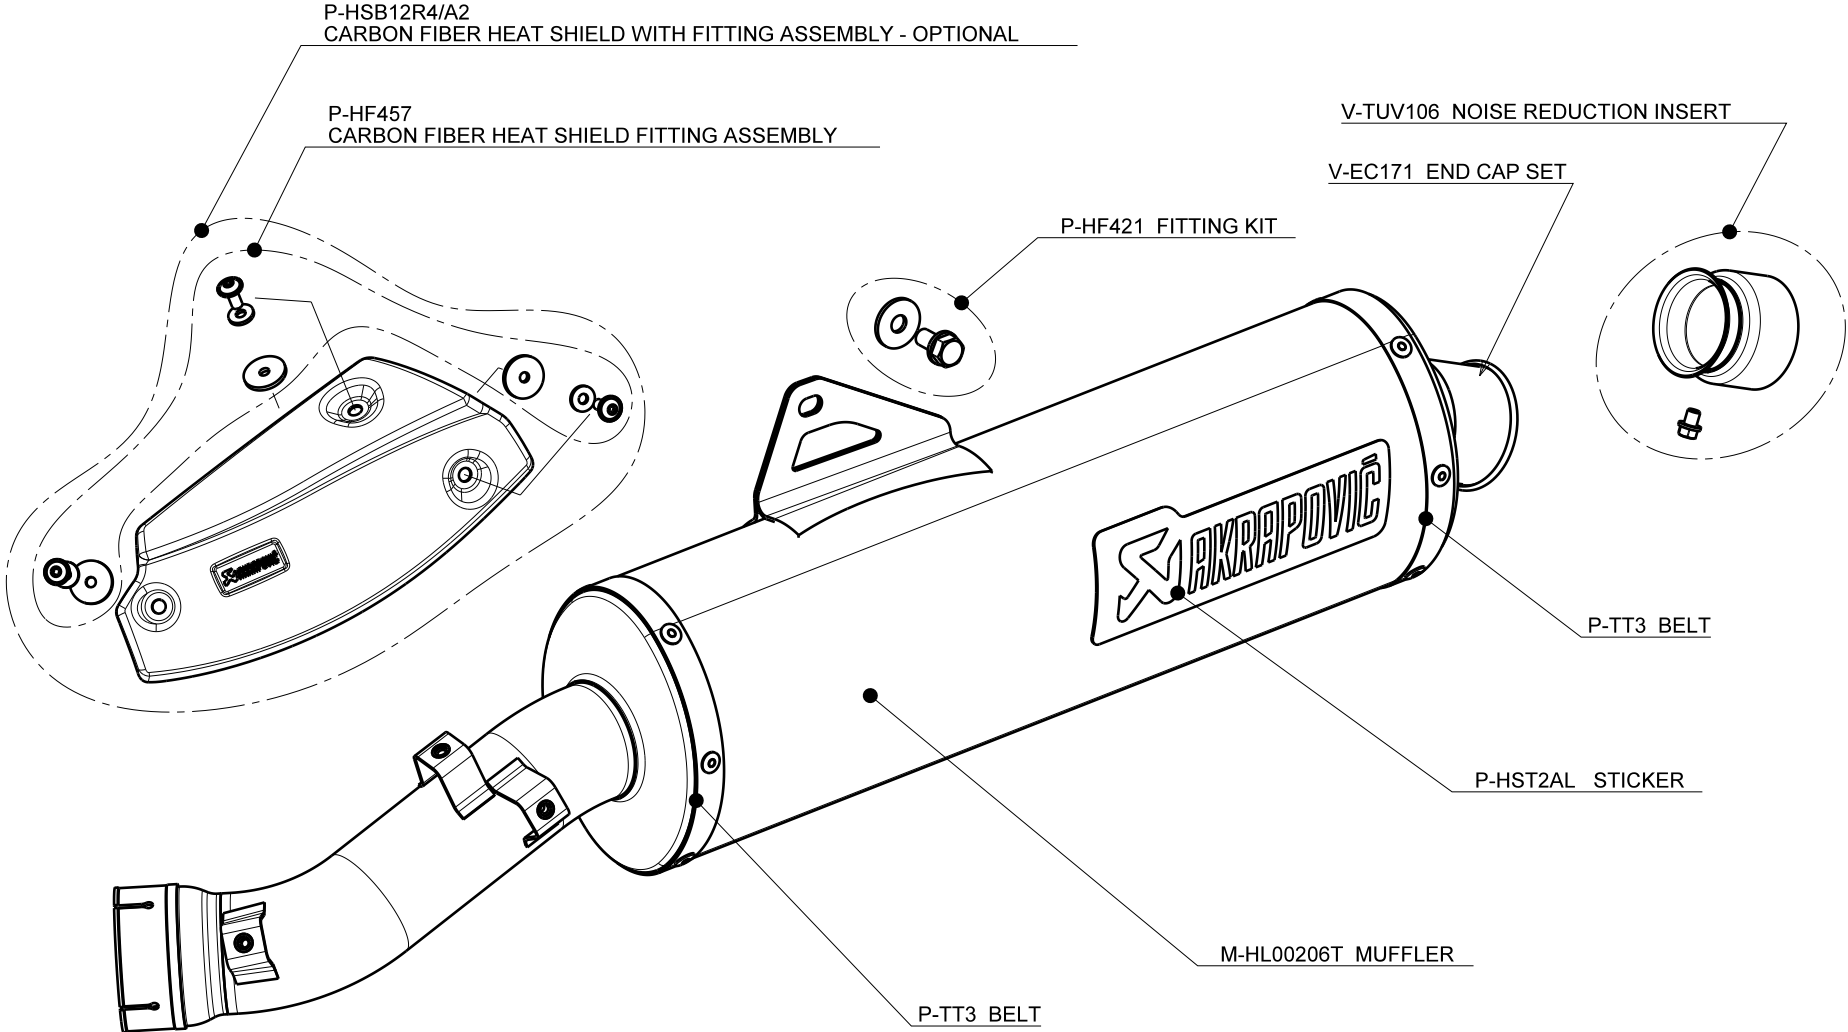

BMW R1200GS Slip-on exhaust system, EC Type approval

Product code: S-B12SO7-HLT

Muffler repair kits	
Repack	P-RPCK33
Sleeve	P-RKS259LT45