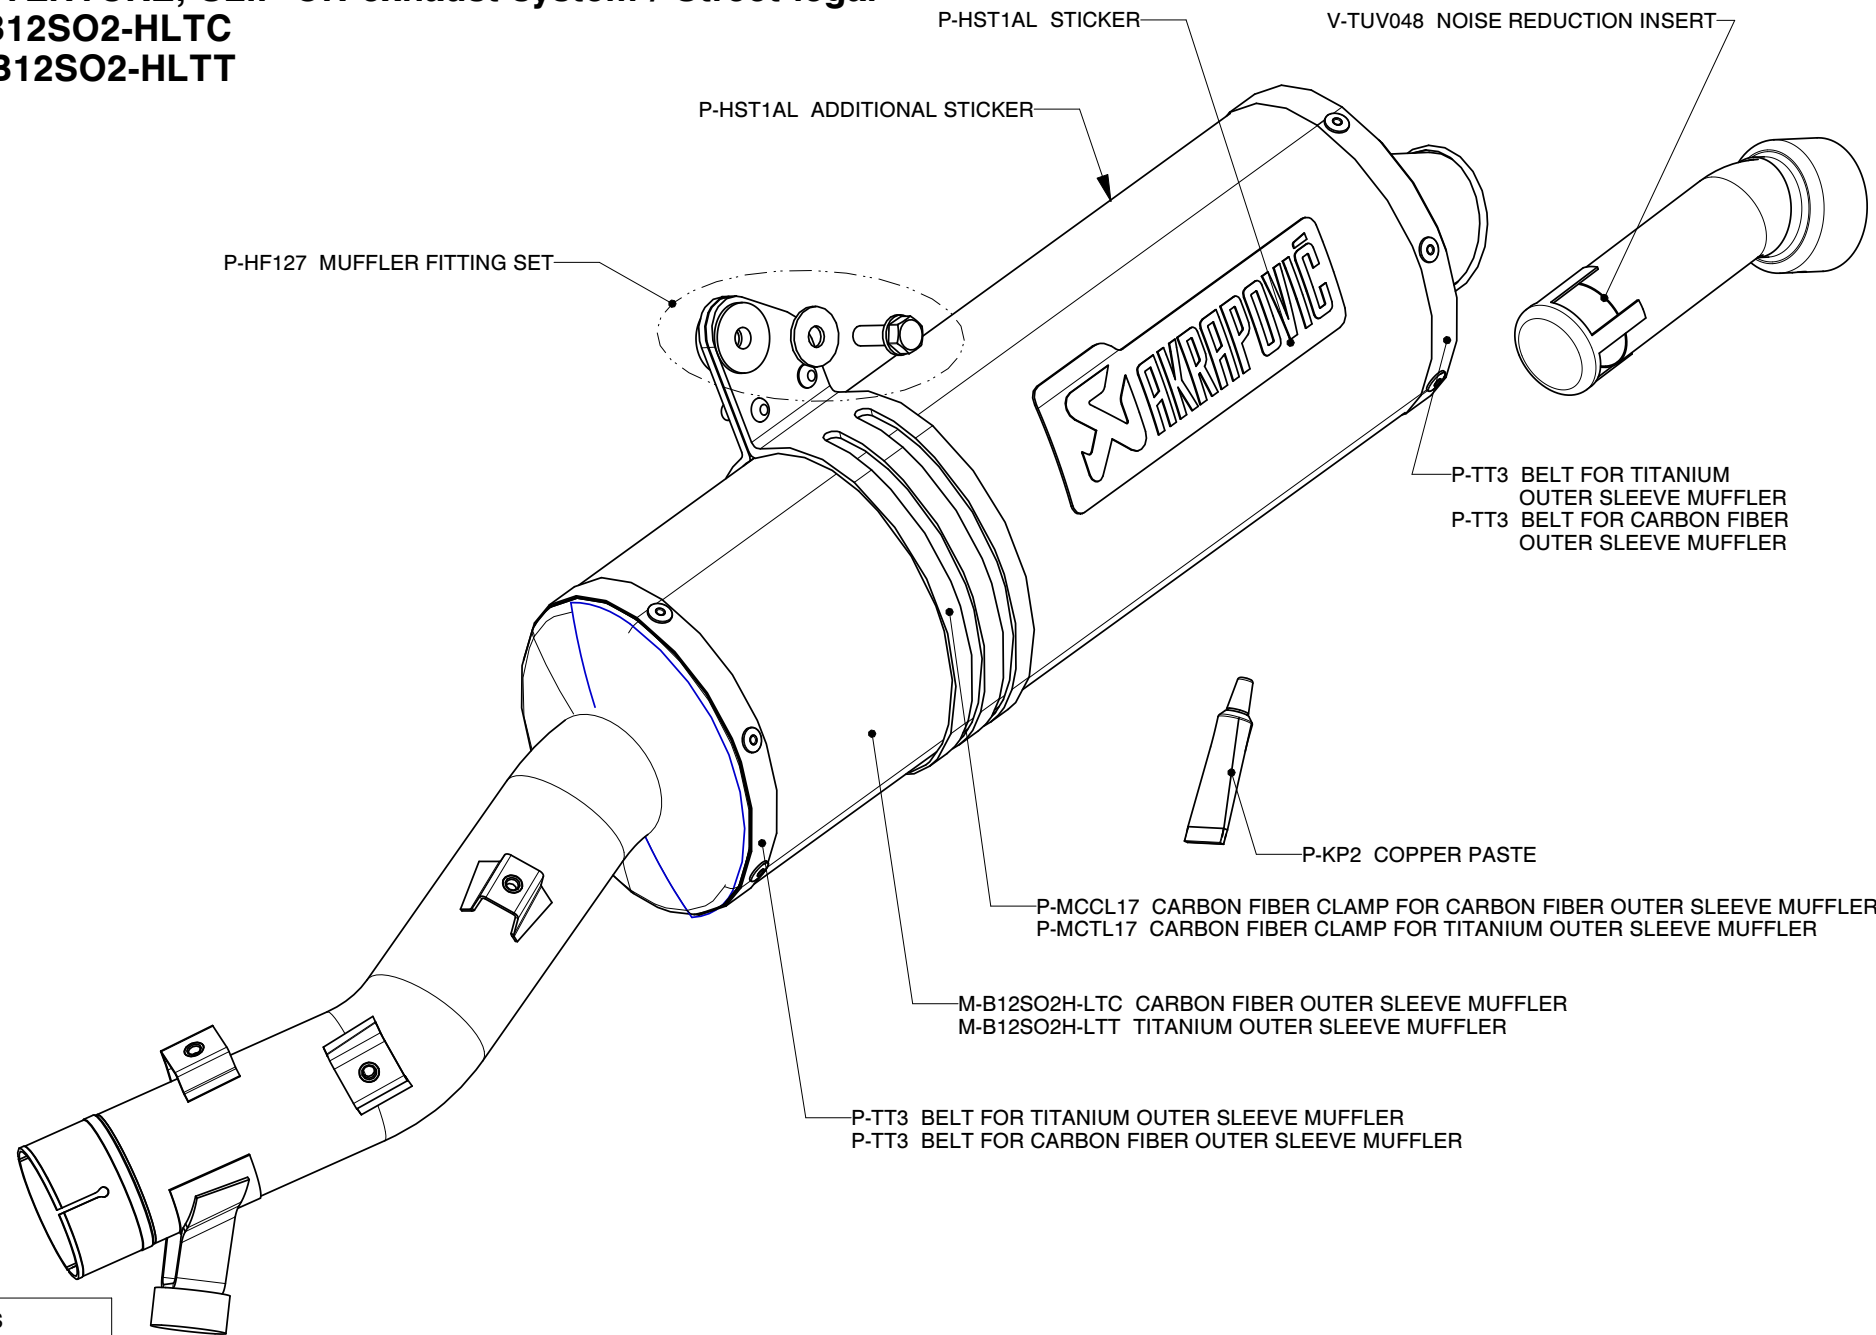

BMW R1200GS, SLIP-ON exhaust system / Street legal
BMW R1200GS ADVENTURE, SLIP-ON exhaust system / Street legal
Product code: S-B12SO2-HLTC
S-B12SO2-HLTT

MUFFLER REPAIR KITS	
REPACK	P-RPCK18
SLEEVE	P-RKS75TL45 - TITANIUM
	P-RKS75CL45 - CARBON

e1 0591 (9)

Street-legal component approval certificate

for non-original motorcycle exhaust system

501994

Component approval No.:	e1*97/24*2006/120/9/III*0591*01
Issued by:	Kraftfahrt-Bundesamt, Office building, Fürdestraße 16, DE-24944 Flensburg
Place & date of type-approval:	DE-24932 Flensburg, 14.02.2008
Report No.:	06-00028-CM-GBM extention 01
Issued by:	TÜV Automotive GmbH TÜV SÜD Gruppe DE-85748 Garching
Date of issue:	16.01.2008
Approval identification:	e1 0591 (9)

Technical unit:

Technical unit, consisting out of one silencer according to drawing no. M-B12SD, oval 140 x 110 mm, length 450 mm without endcaps, absorption-reflection-principle with an outlet pipe \varnothing 38 mm in combination with original header system. The original catalytic converter remains in the exhaust system. A degradation of catalyst efficiency is not expected.

Marking:

Laser engraved / plate fixed with rivets.

Field of application:

Manufacturer	Commercial description	Vehicle type (and no. of homologation)	Engine type	Component parts, dimensions in mm	Dimensions of the part in mm or original part / replacement part	Akrapovic part no.
BMW	HP2	RHP2 (e1*0254*)	12 2E D	Header pipes	-	-
				Pre-silencer with catalytic converter	-	-
				Rear silencer (outlet pipe \varnothing 38)	Oval \varnothing 140 x 110 Length without end caps 450	105492 (M-B12SD3H-LTC) 105490 (M-B12SD3H-LTT) 105207 (M-B12SD3H-BLTT)
	R 1200 GS / Adventure	R12 (e1*0199*)	12 2E D 12 2E F	Rear silencer (outlet pipe \varnothing 38)	Oval \varnothing 140 x 110 Length without end caps 450	105589 (M-B12SD2H-LTC) 105596 (M-B12SD2H-LTC) 105549 (M-B12SD2H-BLTT)