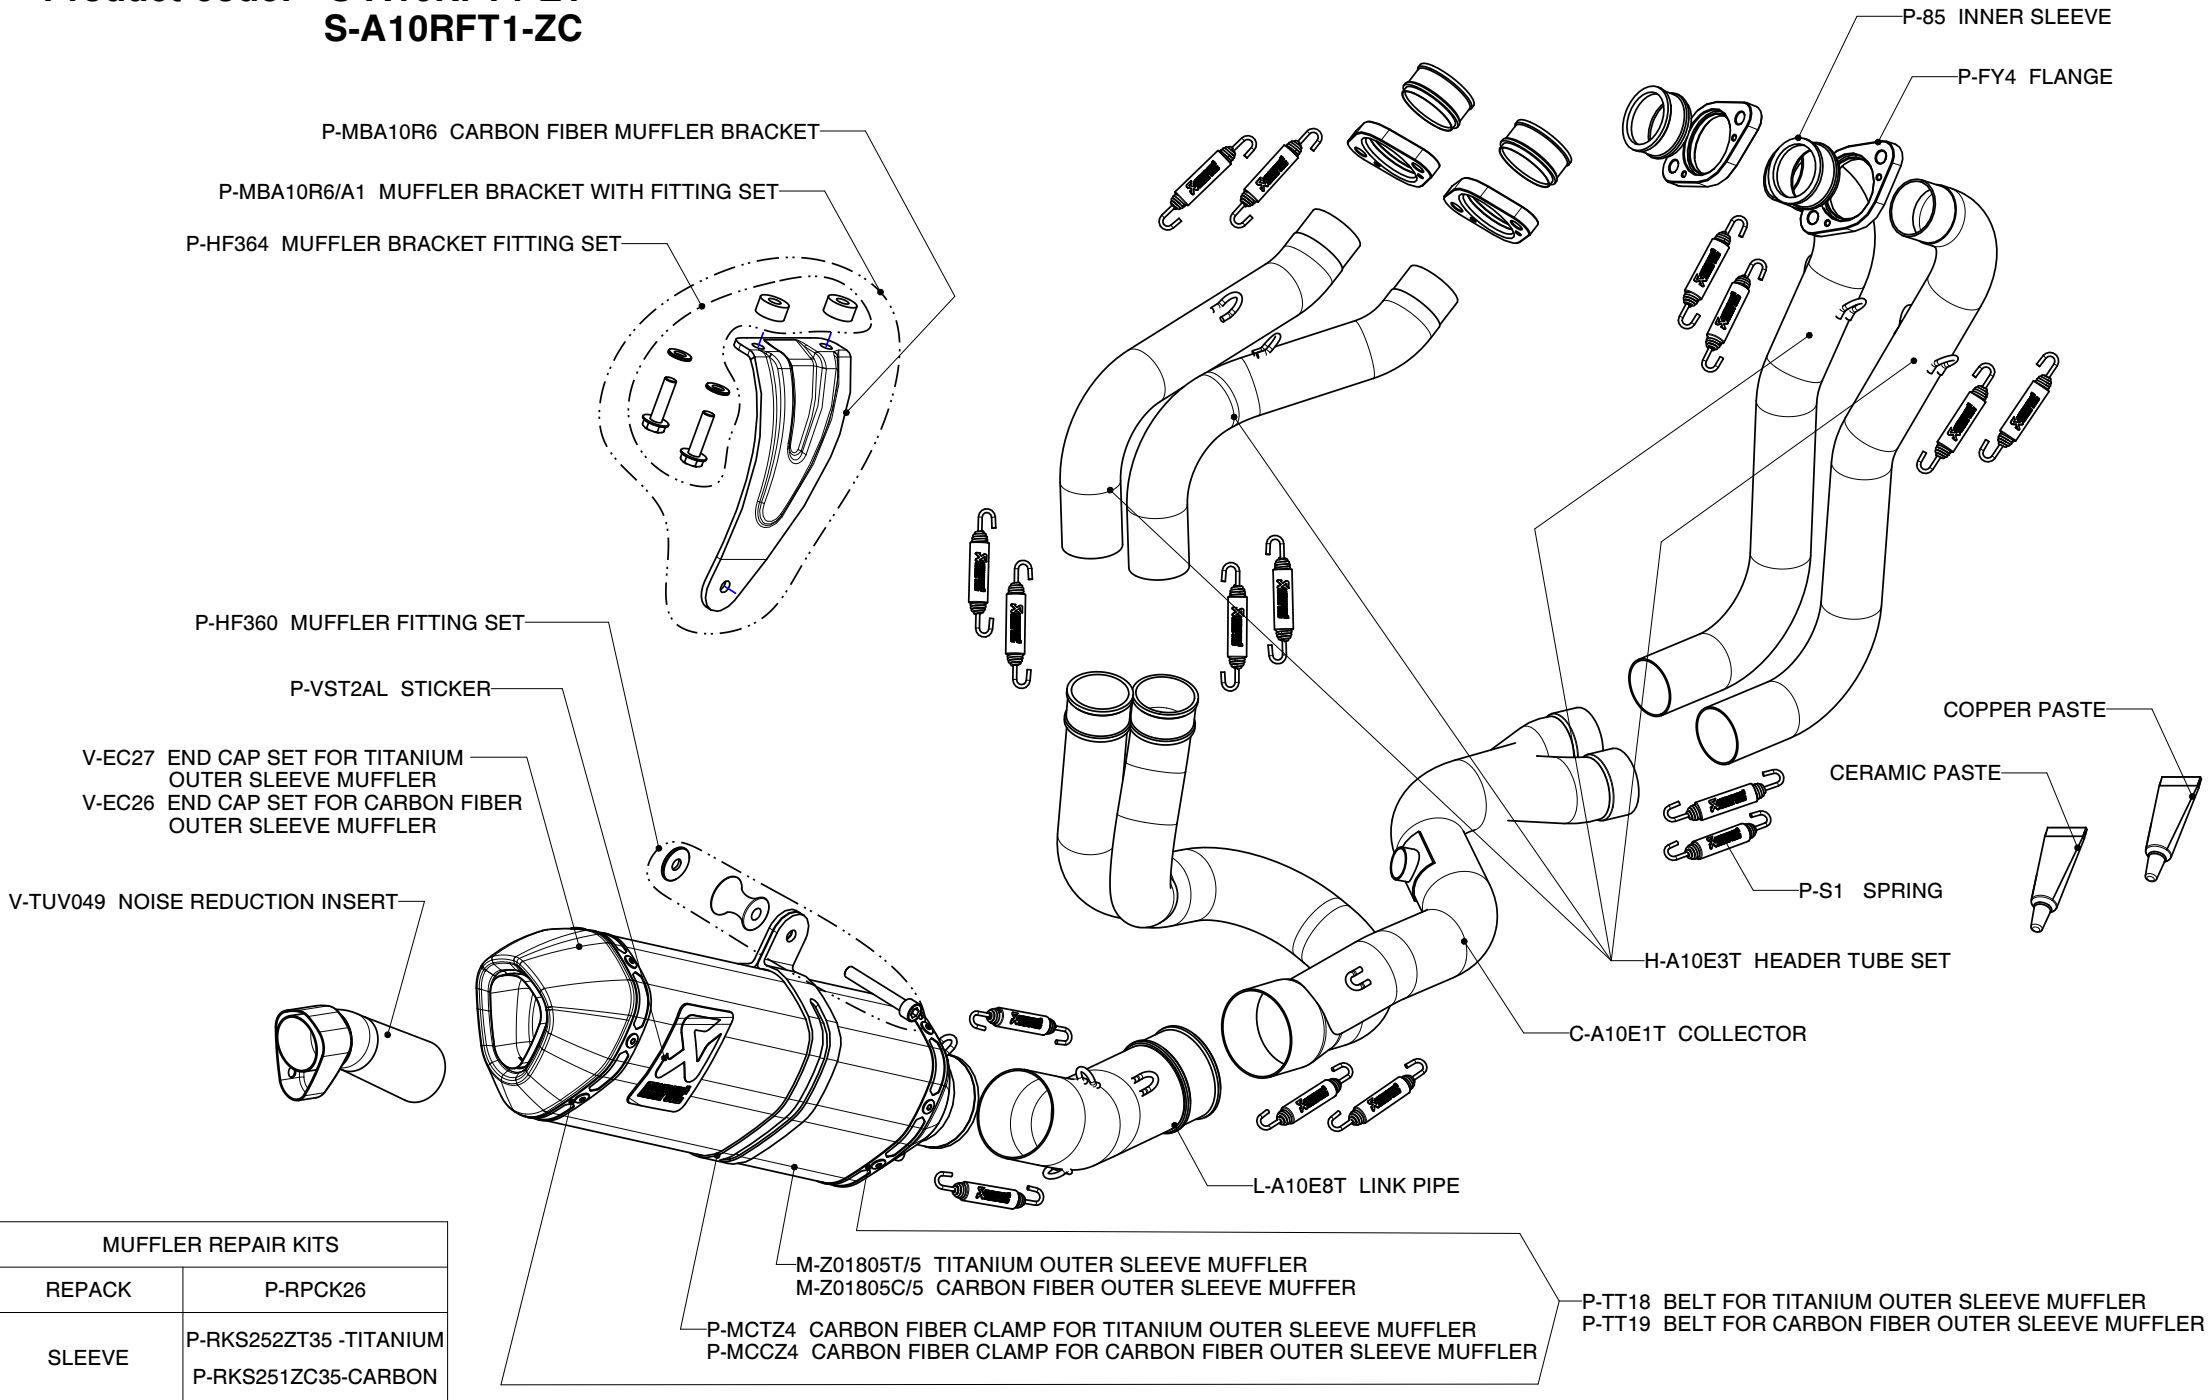

**APRILLIA RSV4, Complete exhaust system / EVOLUTION LINE / EVO 1**  
**APRILIA TUONO V4, Complete exhaust system / EVOLUTION LINE / EVO 1**  
**Product code: S-A10RFT1-ZT**  
**S-A10RFT1-ZC**

MUFFLER REPAIR KITS	
REPACK	P-RPCK26
SLEEVE	P-RKS252ZT35 -TITANIUM P-RKS251ZC35-CARBON