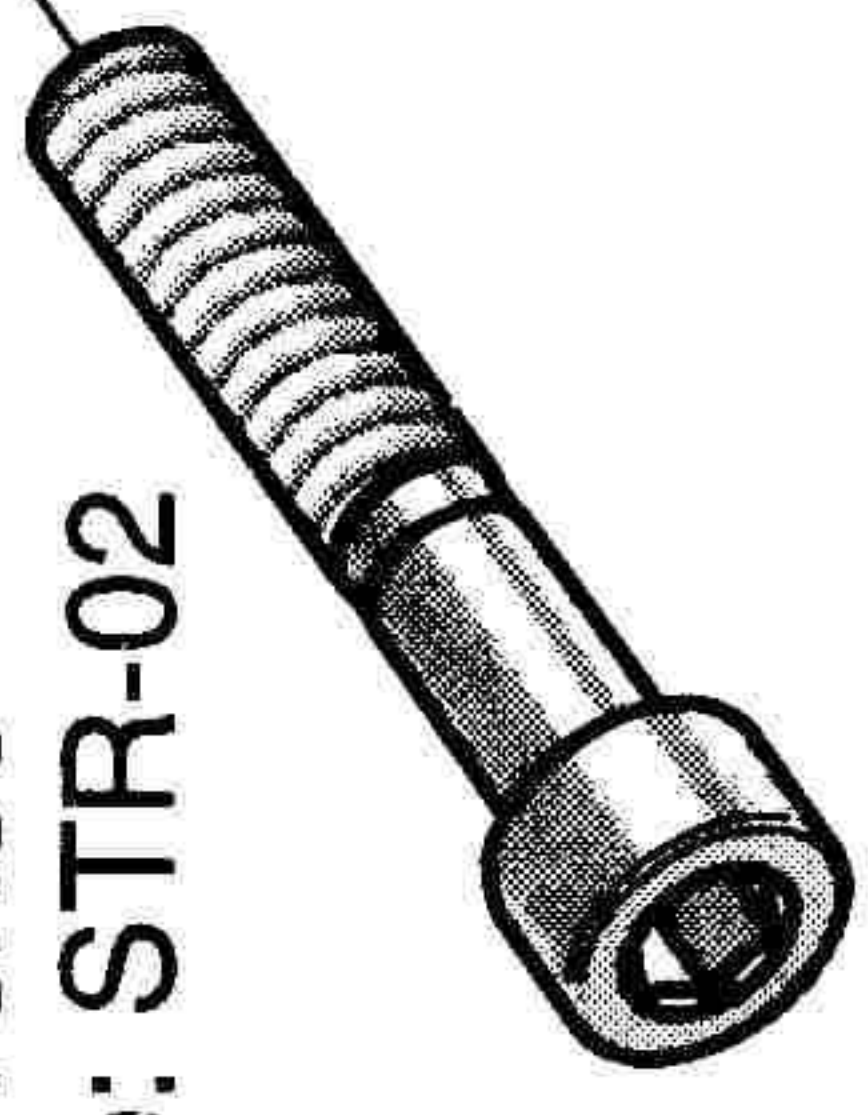

Bullone (Bolt)
M10x100
Code: STR-04

O-ring
Code: DEF0002

Bullone (Bolt) M10x60
Code: STR-06

Tampone Dx
(Right slider)
Code: DEFO42

Staffa Dx
(Right Bracket)
Code: STR-ER6SR

Bullone (Bolt)
M10x60
Code: STR-02

Staffa Sx
(Left Bracket)
Code: STR-ER6SL

Tampone Sx
(Left slider)
Code: DEF0023

Bullone (Bolt) M10x60
Code: STR-02

Tappo Derlyn
(Derlyn plug)
Code: DEF0001

EVOTECH S.r.l.
Street Defender Kit Kawasaki ER6-N
Code: STD-ER6