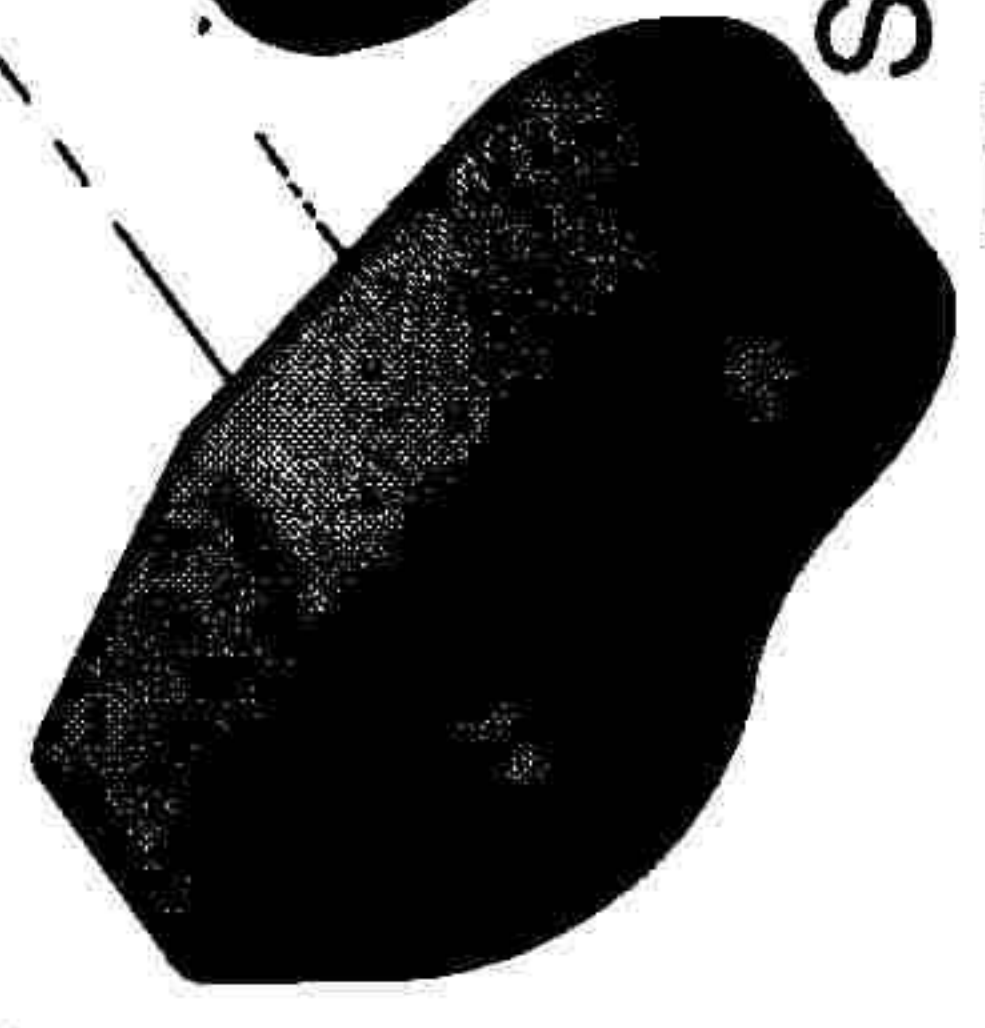

Bullone (Bolt)
M10x100
Code: STR-04

O-ring
Code: DEF0002

Bullone (Bolt) M10x60
Code: STR-06

Tampone Dx
(Right slider)
Code: DEFO42

Staffa Dx
(Right Bracket)
Code: STR-ER6SR

Bullone (Bolt)
M10x60
Code: STR-02

Staffa Sx
(Left Bracket)
Code: STR-ER6SL

Tampone Sx
(Left slider)
Code: DEF0023

Bullone (Bolt) M10x60
Code: STR-02

Tappo Derlyn
(Derlyn plug)
Code: DEF0001

EVOTECH S.r.l.
Street Defender Kit Kawasaki ER6-N
Code: STD-ER6