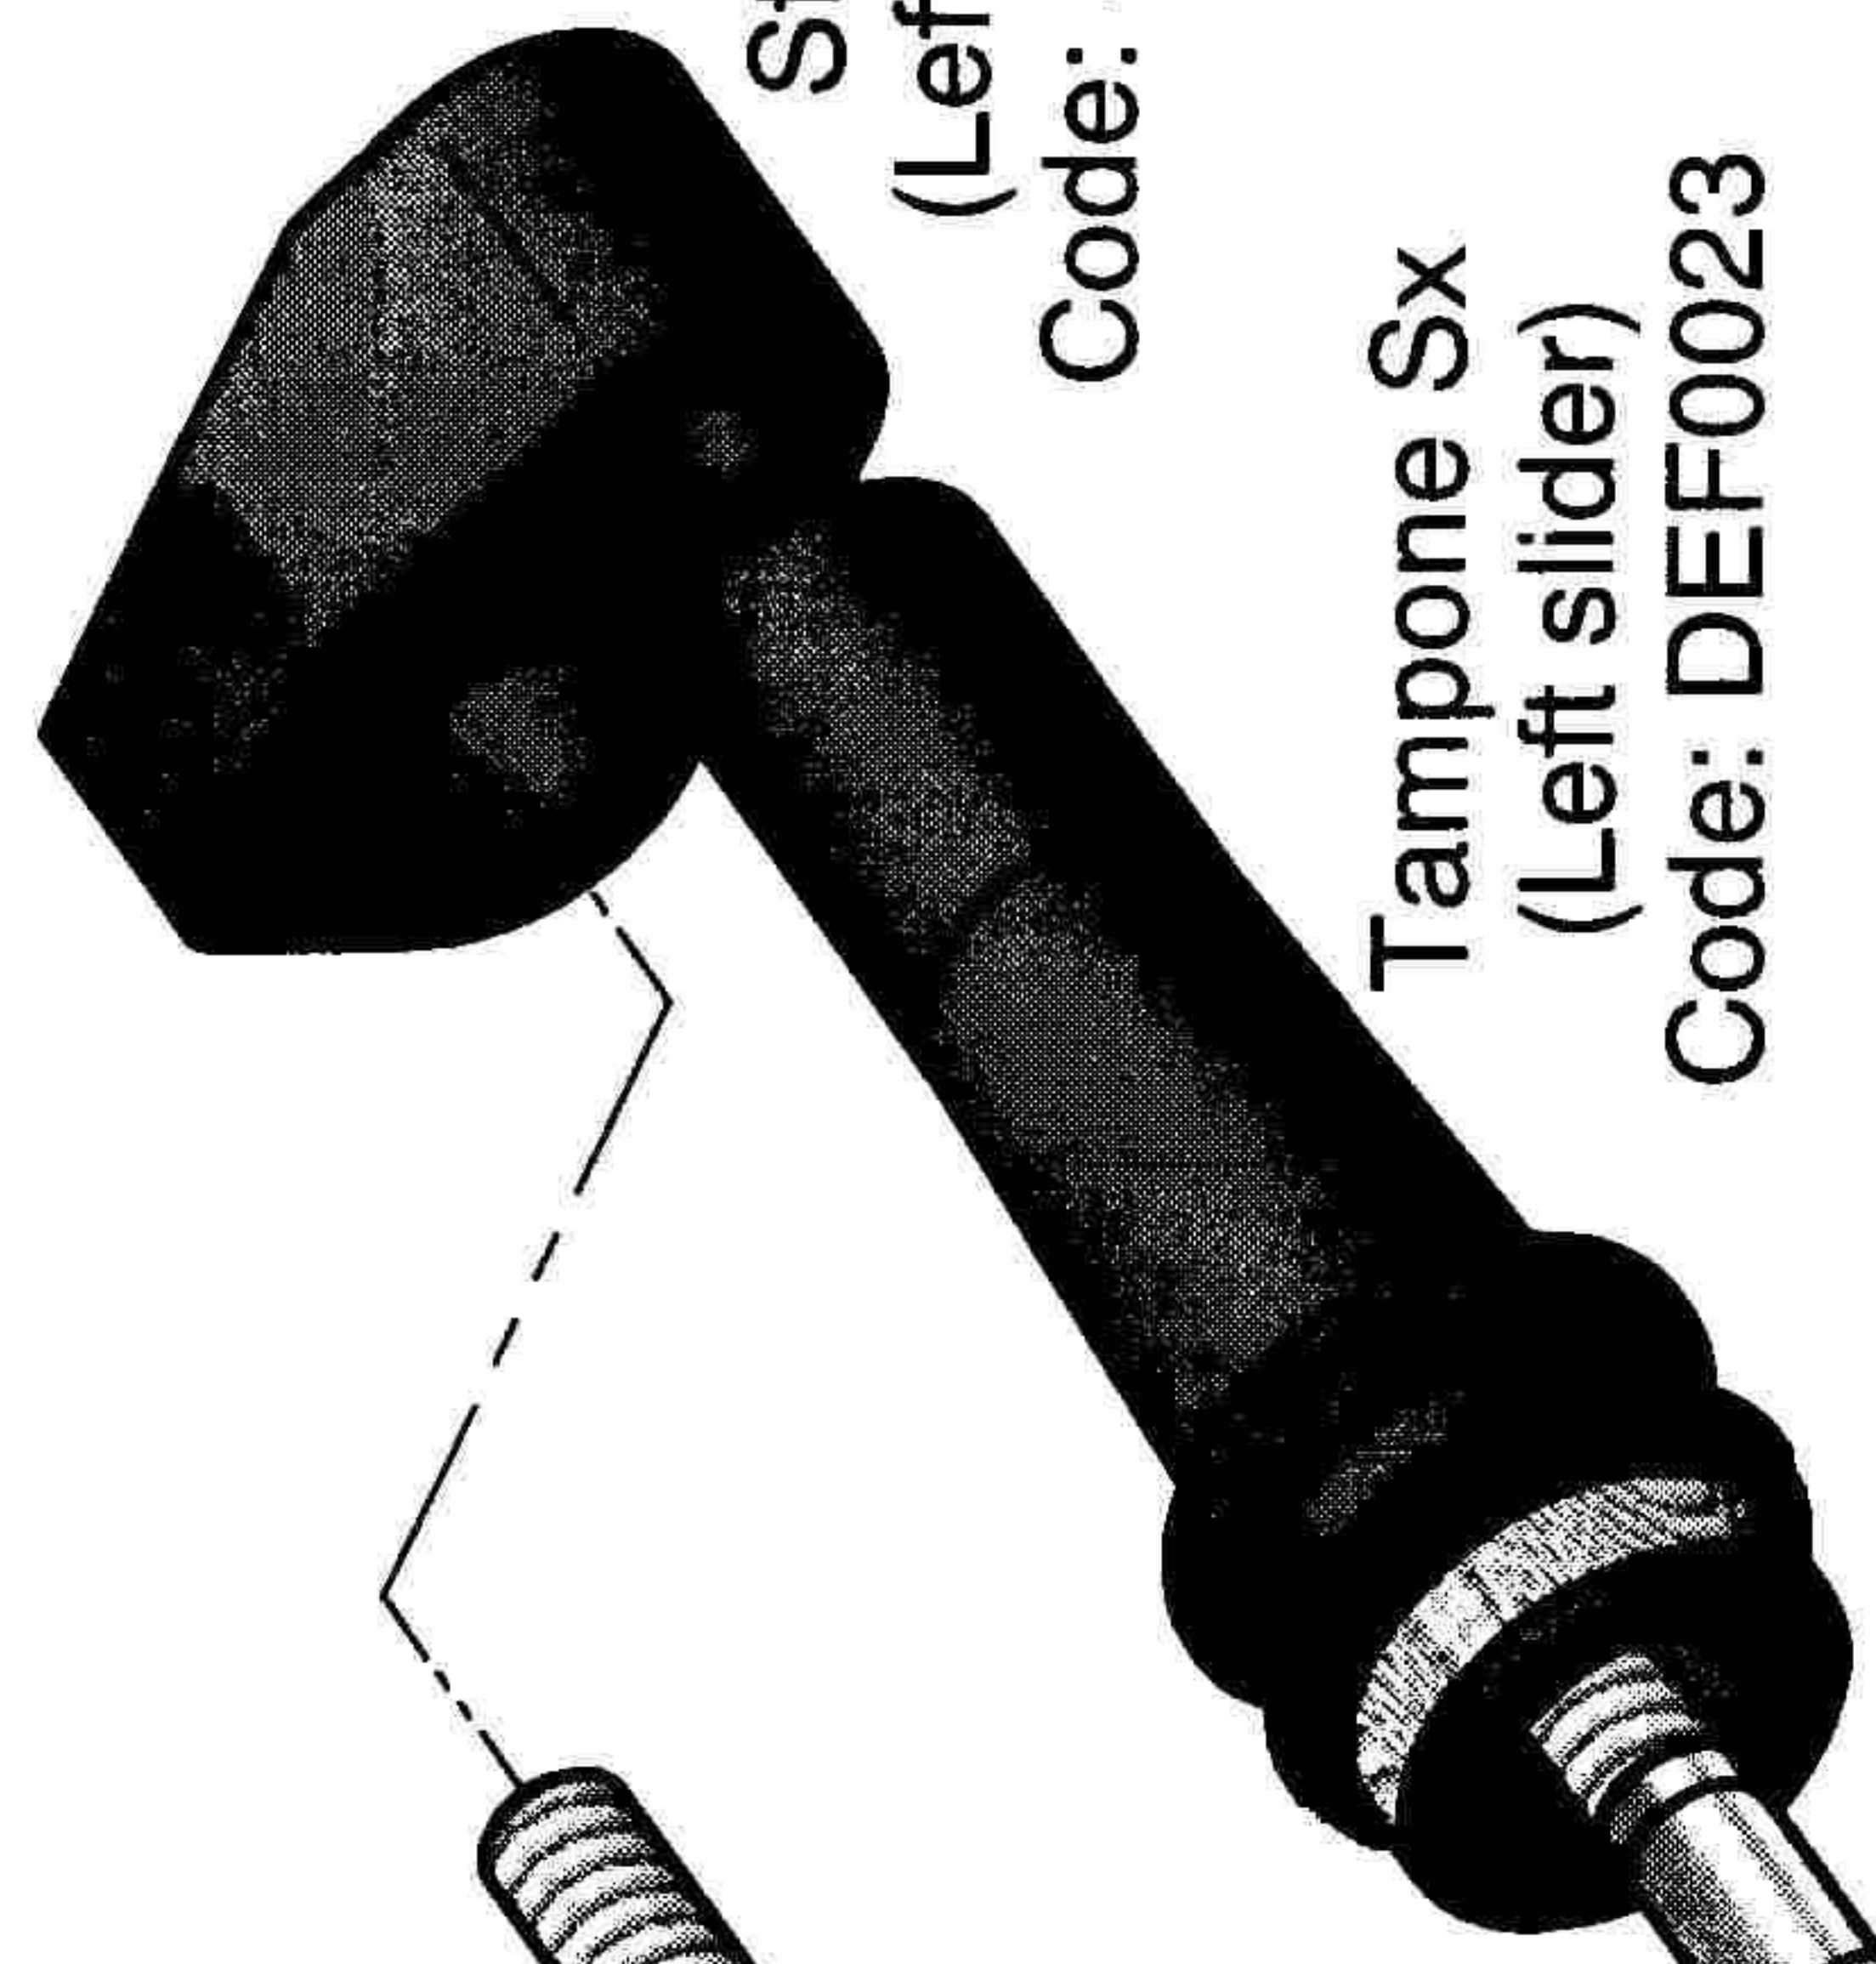

Bullone (Bolt)
M10x100
Code: STR-04

O-ring
Code: DEF0002

Bullone (Bolt) M10x60
Code: STR-06

Tampone Dx
(Right slider)
Code: DEFO42

Staffa Dx
(Right Bracket)
Code: STR-ER6SR

Bullone (Bolt)
M10x60
Code: STR-02

Staffa Sx
(Left Bracket)
Code: STR-ER6SL

Tampone Sx
(Left slider)
Code: DEF0023

Bullone (Bolt) M10x60
Code: STR-02

Tappo Derlyn
(Derlyn plug)
Code: DEF0001

EVOTECH S.r.l.
Street Defender Kit Kawasaki ER6-N
Code: STD-ER6