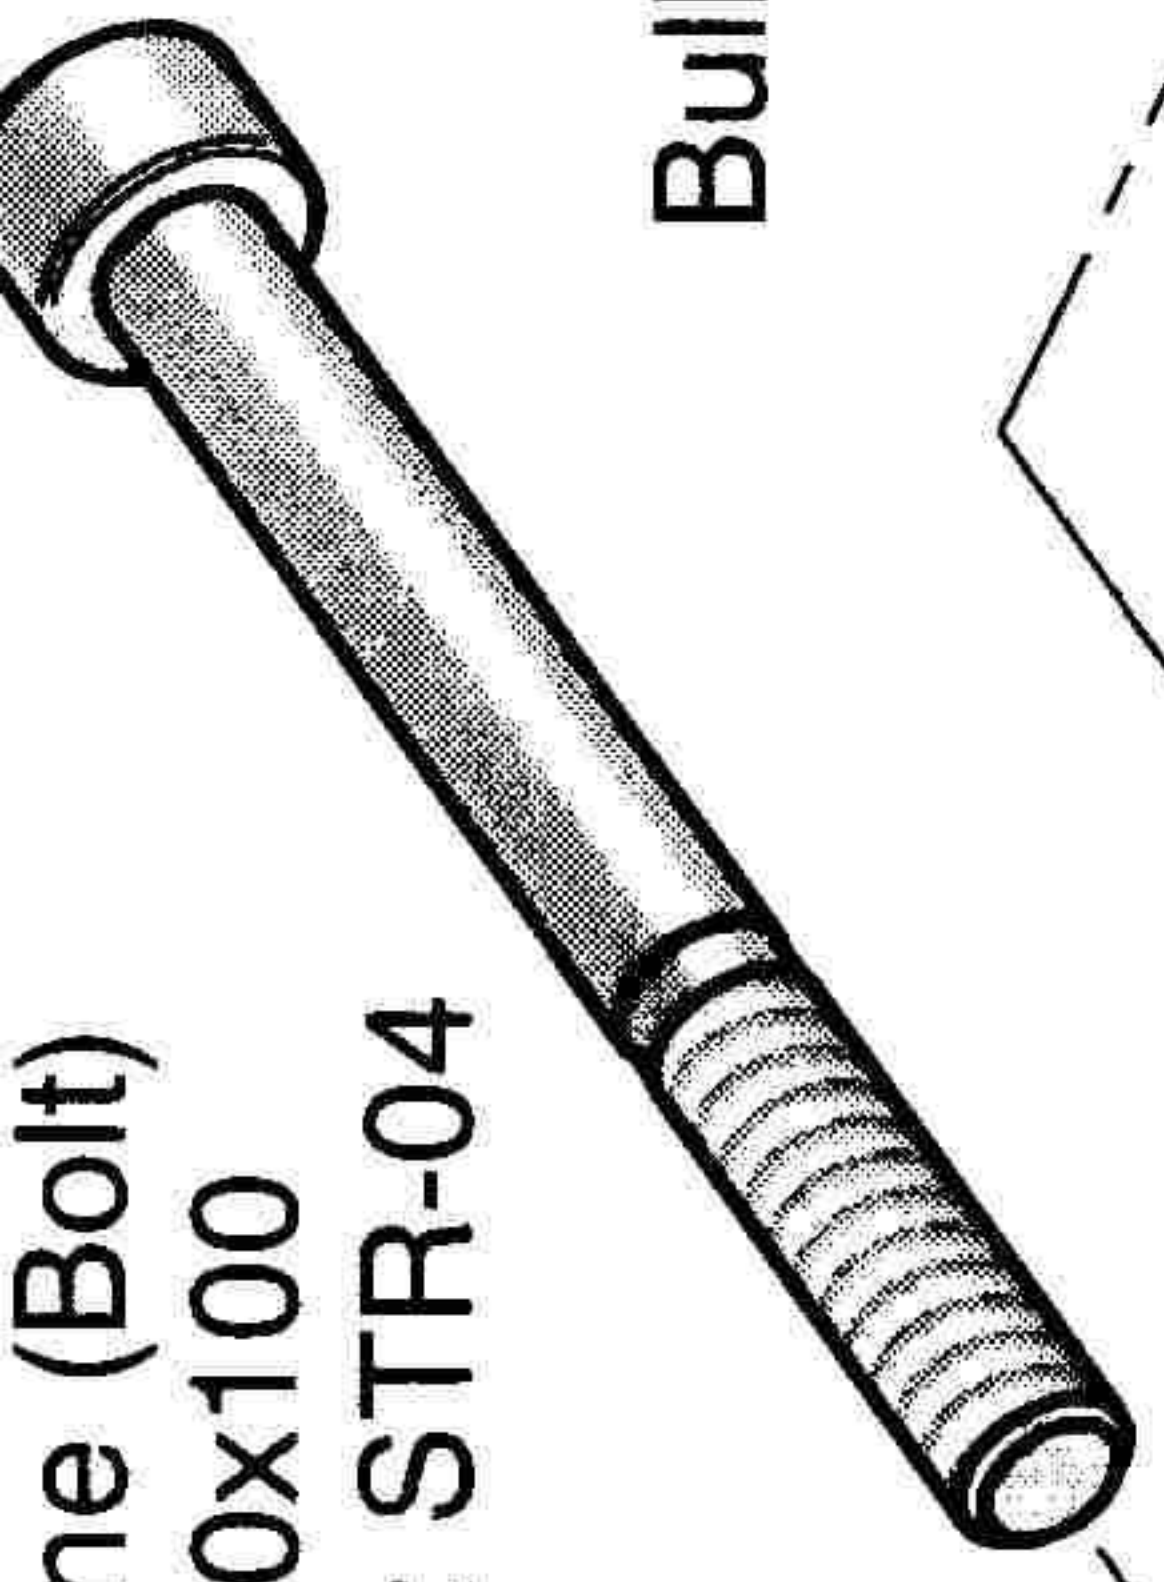

Bullone (Bolt)
M10x100
Code: STR-04

O-ring
Code: DEF0002

Bullone (Bolt) M10x60
Code: STR-06

Tampone Dx
(Right slider)
Code: DEFO42

Staffa Dx
(Right Bracket)
Code: STR-ER6SR

Bullone (Bolt)
M10x60
Code: STR-02

Staffa Sx
(Left Bracket)
Code: STR-ER6SL

Tampone Sx
(Left slider)
Code: DEF0023

Bullone (Bolt) M10x60
Code: STR-02

Tappo Derlyn
(Derlyn plug)
Code: DEF0001

EVOTECH S.r.l.
Street Defender Kit Kawasaki ER6-N
Code: STD-ER6