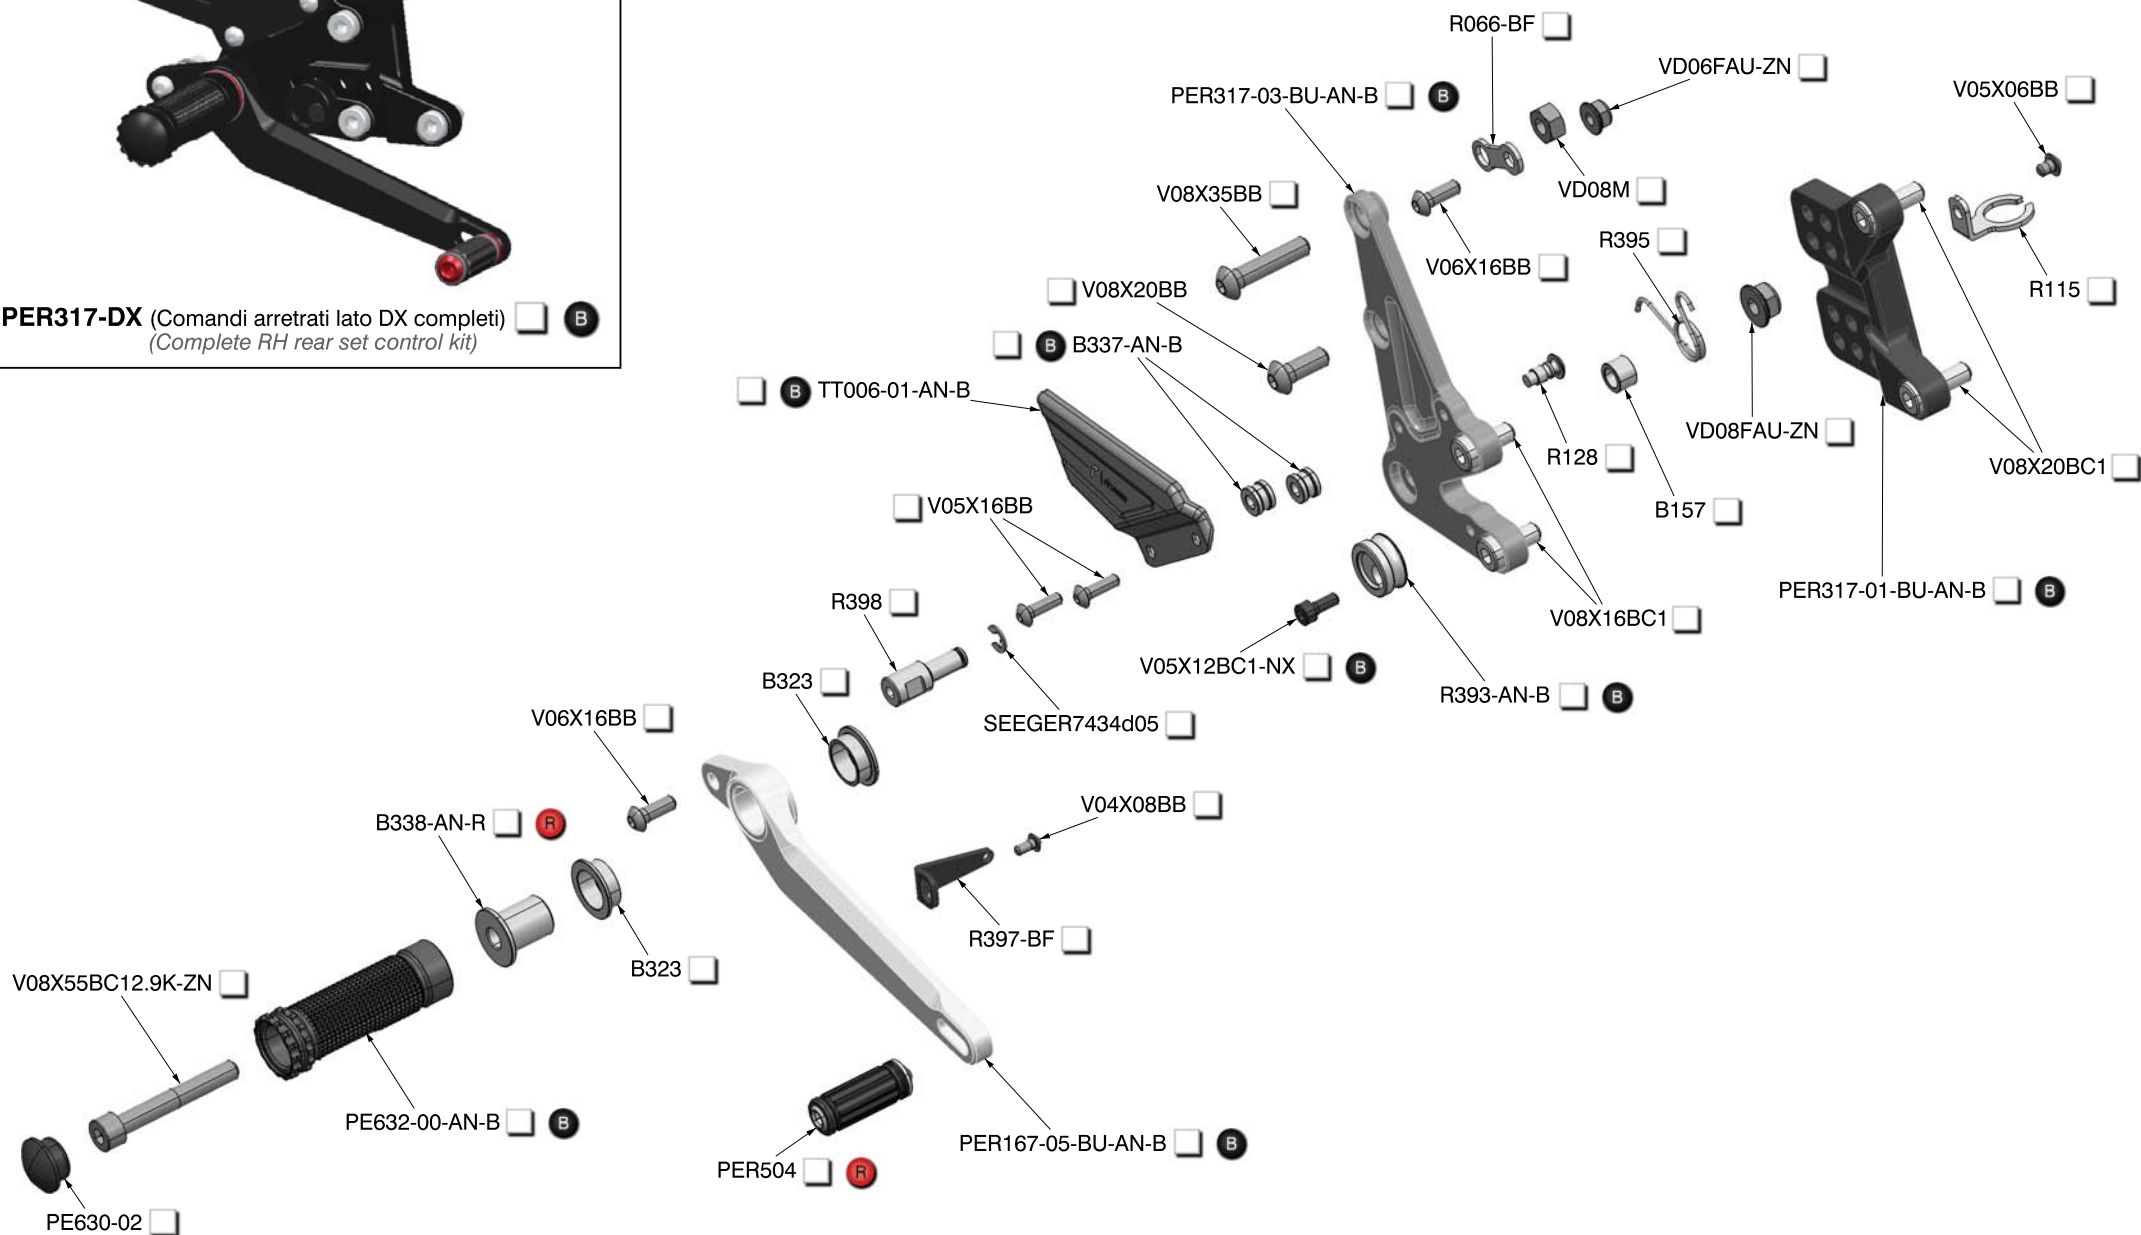

PER317-DX (Comandi arretrati lato DX completi) B
(Complete RH rear set control kit)

PER317-SX (Comandi arretrati lato SX completi) **B**
(Complete LH rear set control kit)