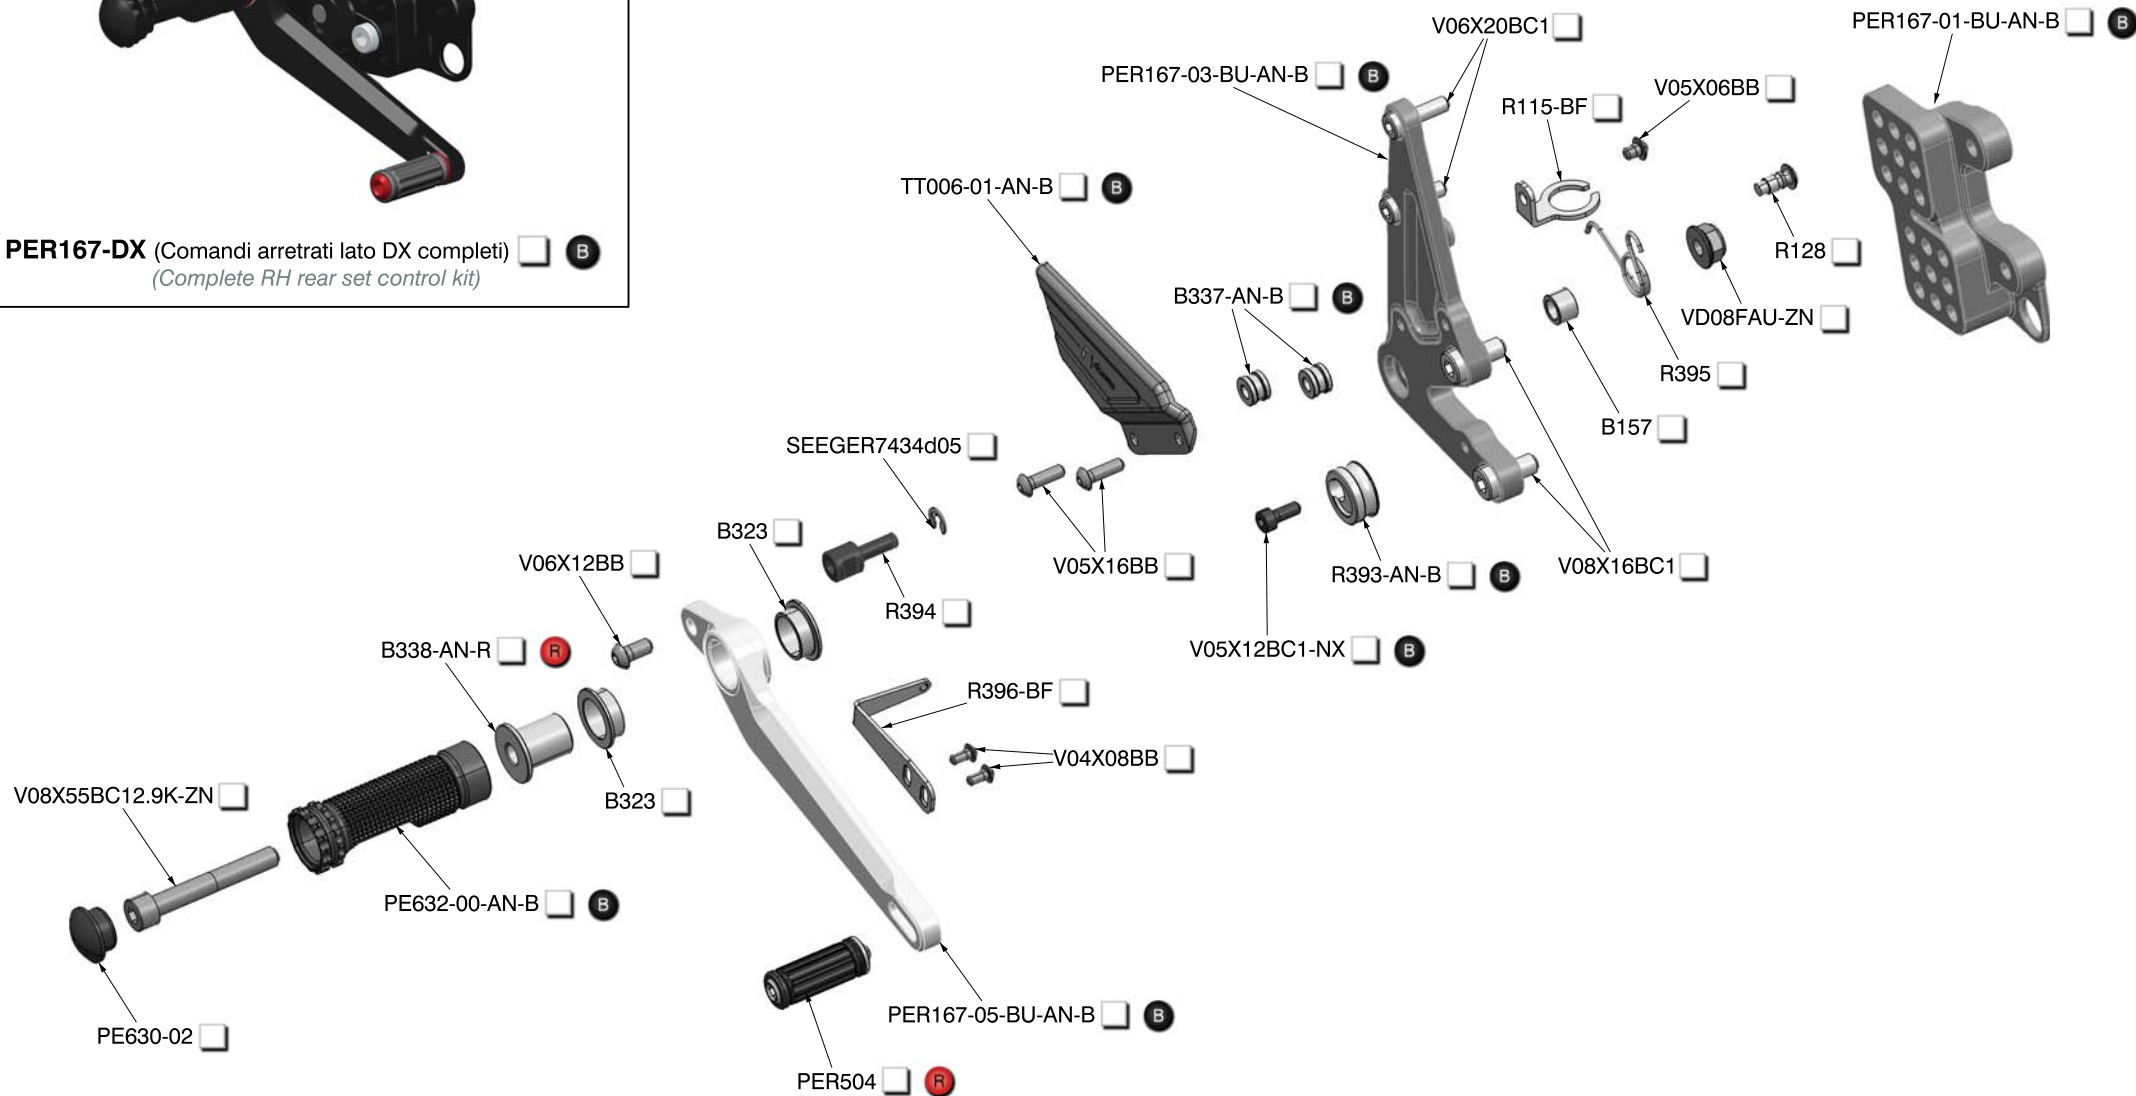

PER167-DX (Comandi arretrati lato DX completi) **B**
(Complete RH rear set control kit)

PER167-SX (Comandi arretrati lato SX completi) **B**
(Complete LH rear set control kit)