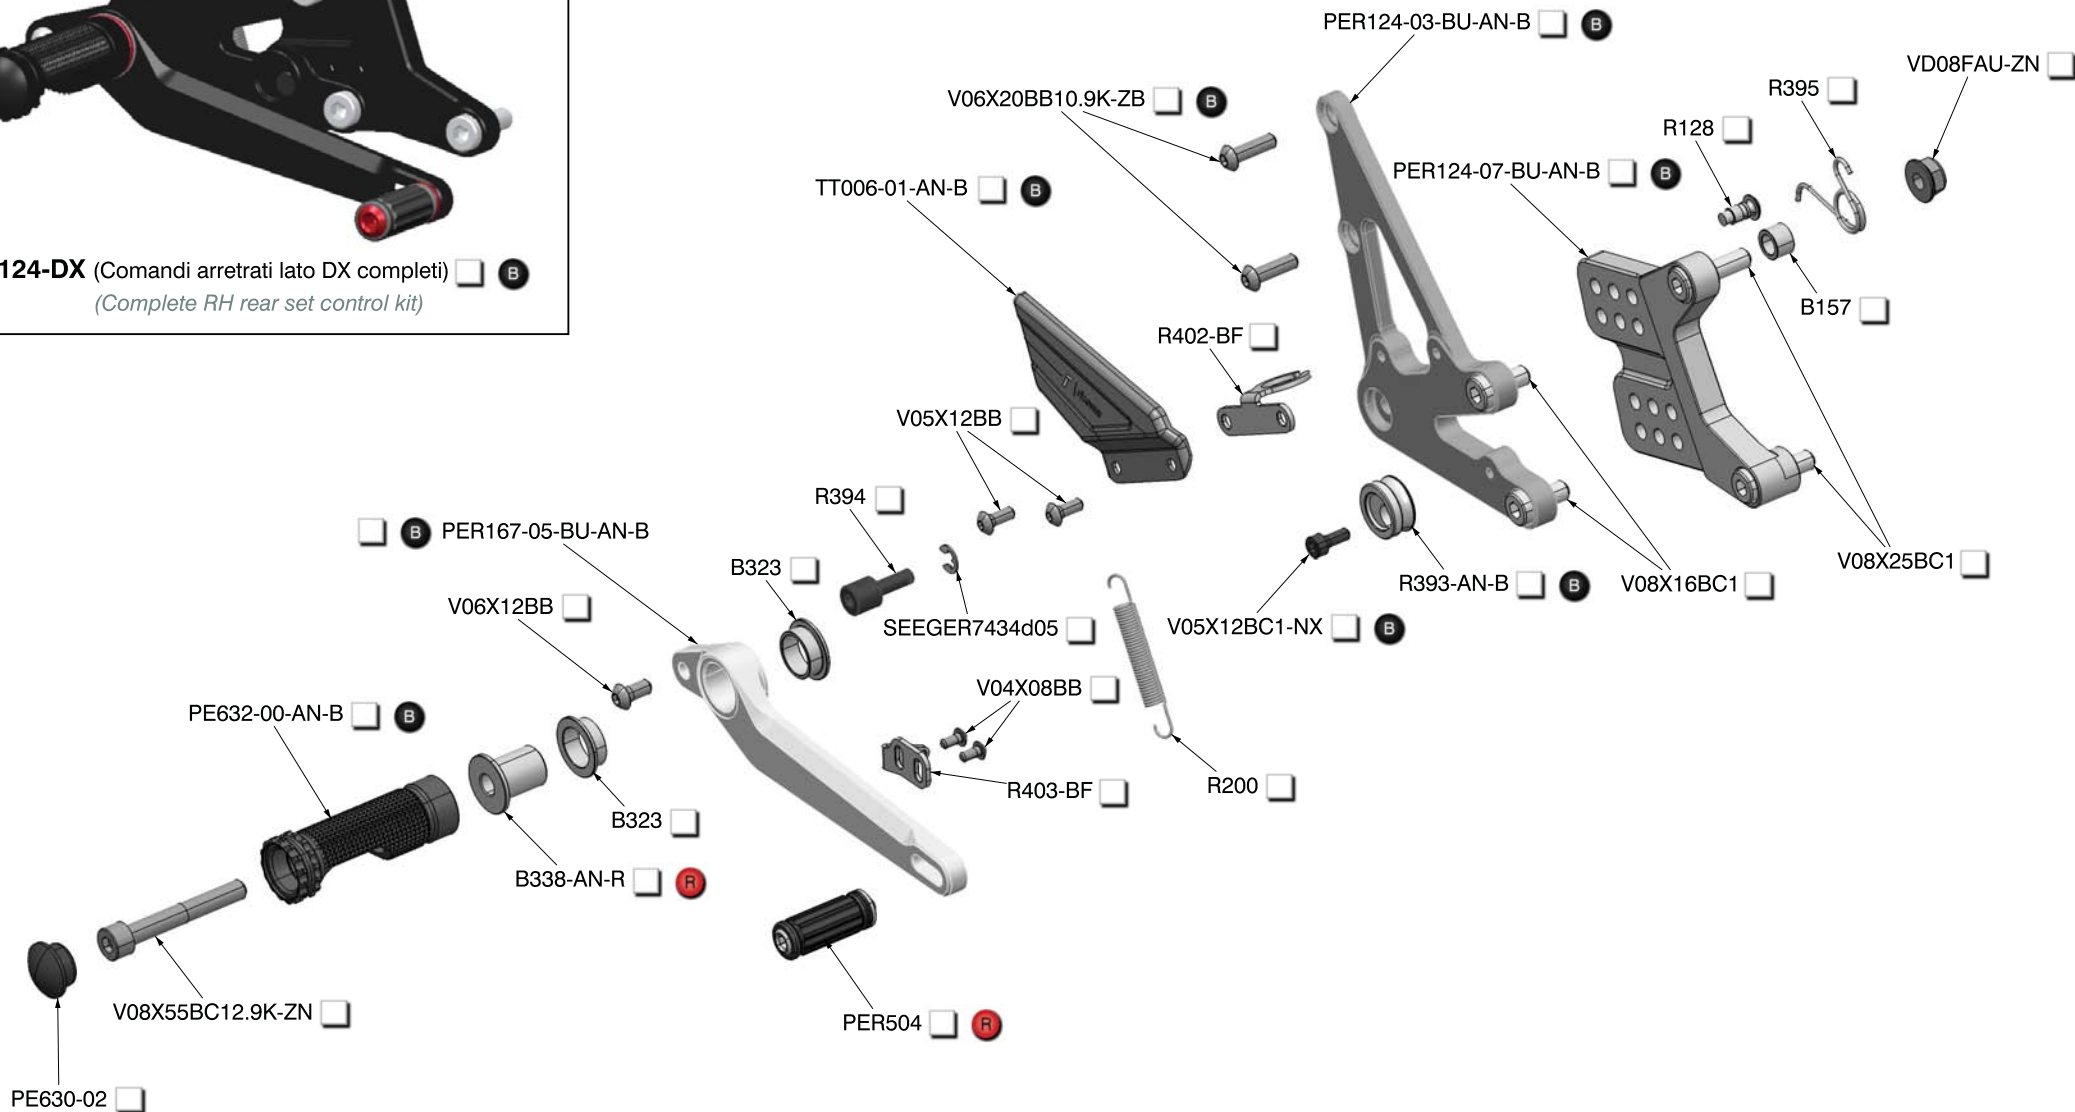

PER124-DX (Comandi arretrati lato DX completi) **B**
(Complete RH rear set control kit)

PER124-SX (Comandi arretrati lato SX completi) **B**
(Complete LH rear set control kit)