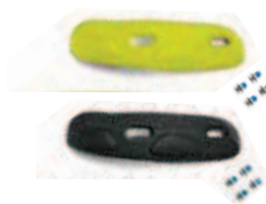

## ST ST AIR ST GORE

**110 - RSTLEVE -**  
ST BUCKLE  
grey - yellow  
LEVA ST  
grigio - giallo

**111 - RSTCINT -**  
STRAP ST  
black  
CINTURINO ST  
nero

**113 - RSTAGGCIN -**  
STRAP HOLDER ST  
grey - yellow  
PORTACINTURINO ST  
grigio - giallo

**34 - RSAPCER -**  
CERAMICA SCUFF PAD  
black  
SAPONETTA IN CERAMICA  
nero

**48 - RSAPZAM -**  
ALUMINIUM TOE SLIDER  
black - white  
SAPONETTA IN ALLUMINIO  
nero - bianco

**37 - RVTSAPONY -**  
VR NYLON SCUFF PAD  
black - yellow  
SAPONETTA IN NYLON VR  
nero - giallo