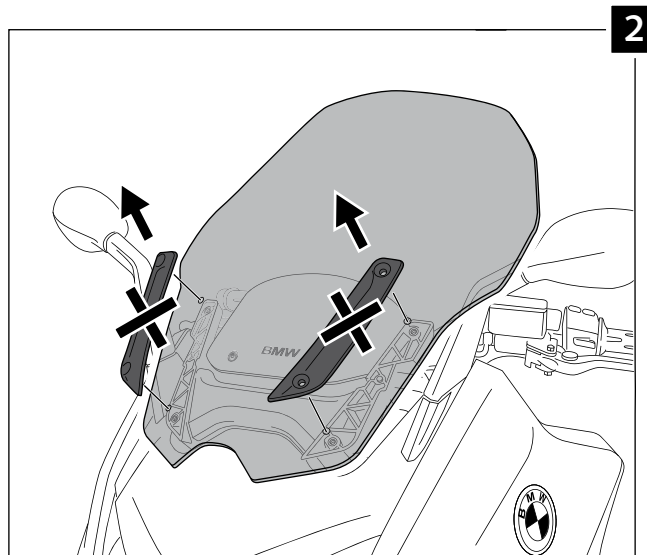

### PANTALLA ADAPTABLE A - WINDSCREEN ADAPTABLE TO BMW C600S (TOURING V-TECH)

Ref.: 6785

ID.	DESCRIPCIÓN	DESCRIPTION	QTY.
1	 Pantalla	Windscreen	1
2	 Tornillo Allen M5x16 ISO 7380	M5x16 7380 Allen screw	4
3	 Arandela nylon Ø5	Ø5 nylon washer	4