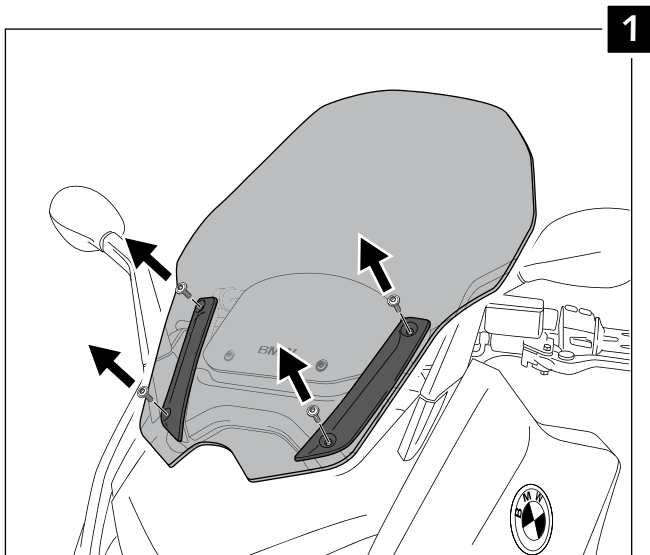

### PANTALLA ADAPTABLE A - WINDSCREEN ADAPTABLE TO BMW C600S (TOURING V-TECH)

Ref.: 6785

ID.	DESCRIPCIÓN	DESCRIPTION	QTY.
1	 Pantalla	Windscreen	1
2	 Tornillo Allen M5x16 ISO 7380	M5x16 7380 Allen screw	4
3	 Arandela nylon Ø5	Ø5 nylon washer	4