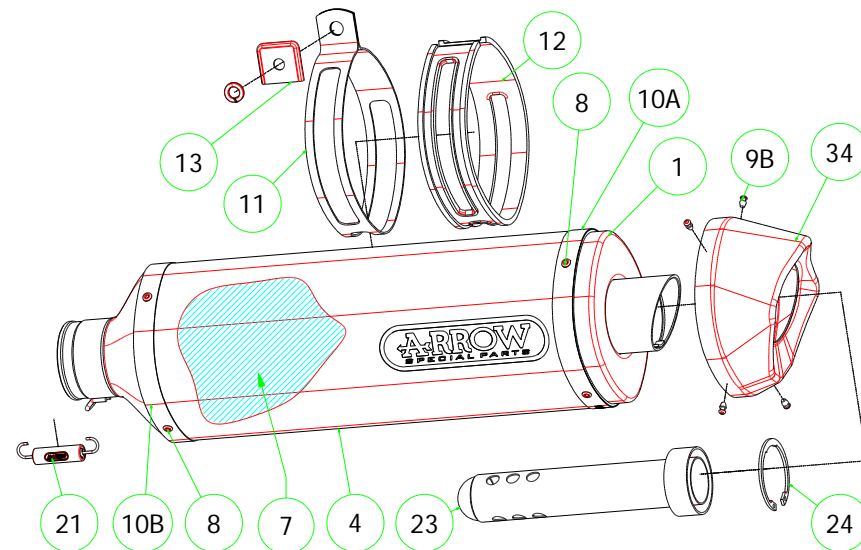

72615PK Homologated Titanium

72615AK Homologated Aluminium

72615AKN Homologated Aluminium (Dark Line)