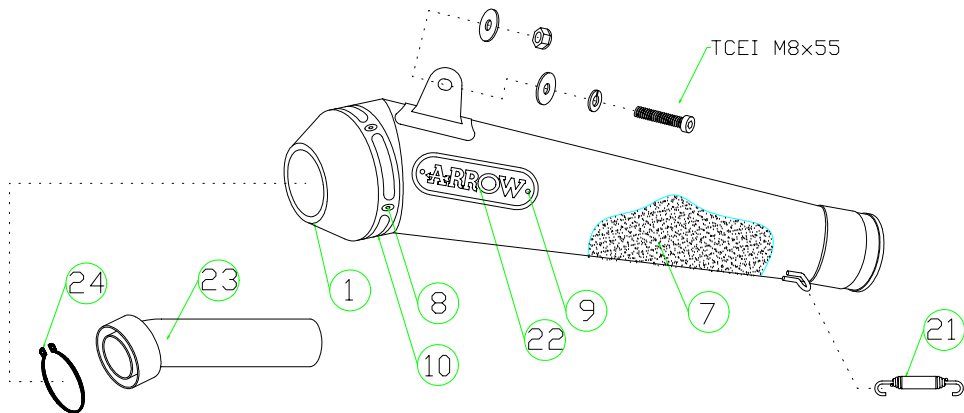

Kawasaki Z 750 '04-06 / Z 750 S '05-06

- 71706PO Homologated Titanium
- 71706MO Homologated Carbon
- 71706AO Homologated Aluminium
- 71706AON Homologated Aluminium (Dark Line)

71279MI Raccordo / Mid Pipe

- 71637PR Homologated Titanium
- 71137PR Racing Titanium
- 71637PRI Homologated Nichrom
- 71137PRI Racing Nichrom

71347MI Raccordo / Mid Pipe