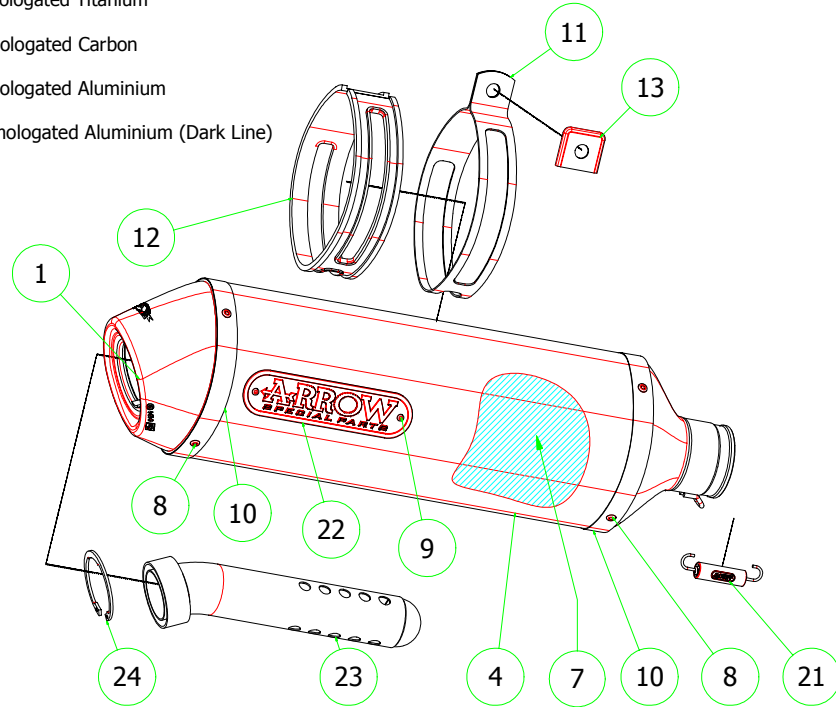

Kawasaki Z 750 '04-06 / Z 750 S '05-06

- 71706PO Homologated Titanium
- 71706MO Homologated Carbon
- 71706AO Homologated Aluminium
- 71706AON Homologated Aluminium (Dark Line)

71279MI Raccordo / Mid Pipe

- 71637PR Homologated Titanium
- 71137PR Racing Titanium
- 71637PRI Homologated Nichrom
- 71137PRI Racing Nichrom

71347MI Raccordo / Mid Pipe