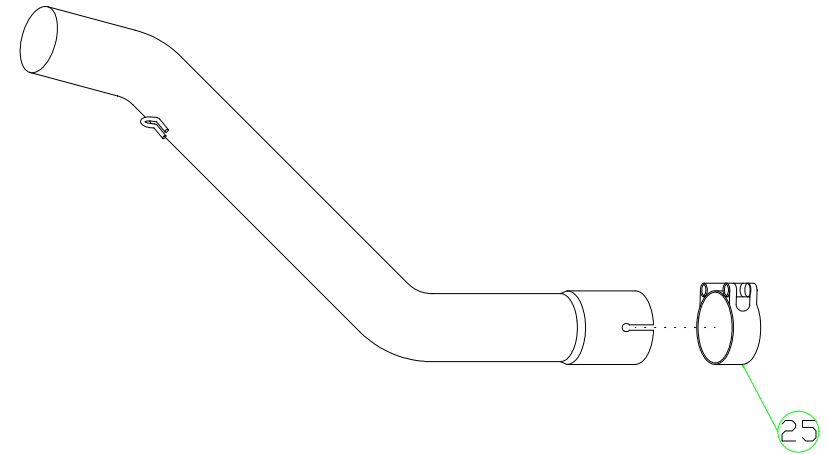

Kawasaki Z 750 '04-06 / Z 750 S '05-06

- 71706PO Homologated Titanium
- 71706MO Homologated Carbon
- 71706AO Homologated Aluminium
- 71706AON Homologated Aluminium (Dark Line)

71279MI Raccordo / Mid Pipe

- 71637PR Homologated Titanium
- 71137PR Racing Titanium
- 71637PRI Homologated Nichrom
- 71137PRI Racing Nichrom

71347MI Raccordo / Mid Pipe