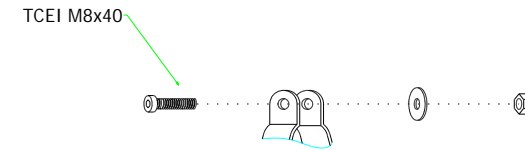

BMW K 1200 S '05 / K 1200 R '05-08

- 71097PO Racing Titanium
- 71097AO Racing Aluminium
- 71697PO Homogated Titanium
- 71697AO Homogated Aluminium

71323MI Raccordo / Mid Pipe

71697PK Homogated Titanium-Carbon