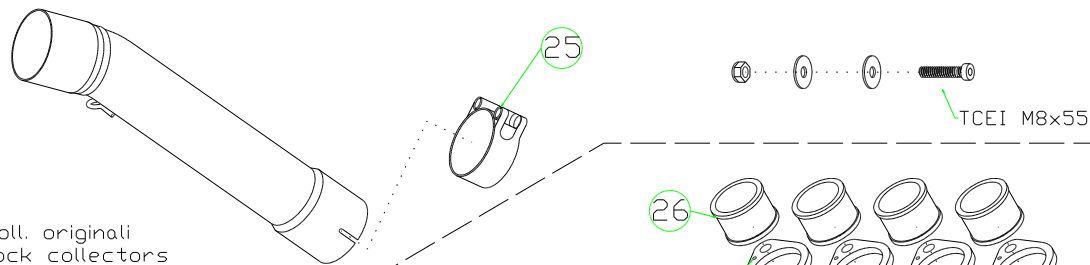

Yamaha YZF 600 R6 '05

- 71061P □ Racing Titanium
- 71061M □ Racing Carbon
- 71661P □ Homologated Titanium
- 71661M □ Homologated Carbon
- 71661A □ Homologated Aluminium

71318MI
Raccordo Alto x coll. originali
High Mid Pipe for stock collectors

71314MI
Raccordo Basso x coll. originali
Low Mid Pipe for stock collectors

71316MI
Raccordo Alto Arrow
Arrow High Mid Pipe

71317MI
Raccordo Basso Arrow
Arrow Low Mid Pipe

71315MI
Collettori
Collectors