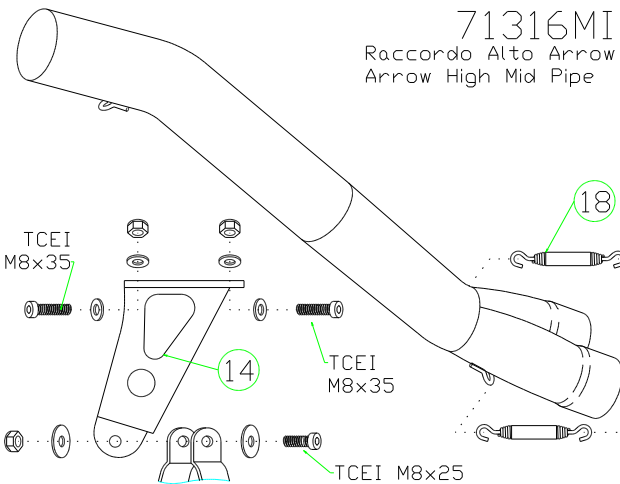

Yamaha YZF 600 R6 '05

- 71061P □ Racing Titanium
- 71061M □ Racing Carbon
- 71661P □ Homologated Titanium
- 71661M □ Homologated Carbon
- 71661A □ Homologated Aluminium

71318MI
Raccordo Alto x coll. originali
High Mid Pipe for stock collectors

71314MI
Raccordo Basso x coll. originali
Low Mid Pipe for stock collectors

71316MI
Raccordo Alto Arrow
Arrow High Mid Pipe

71317MI
Raccordo Basso Arrow
Arrow Low Mid Pipe

71315MI
Collettori
Collectors