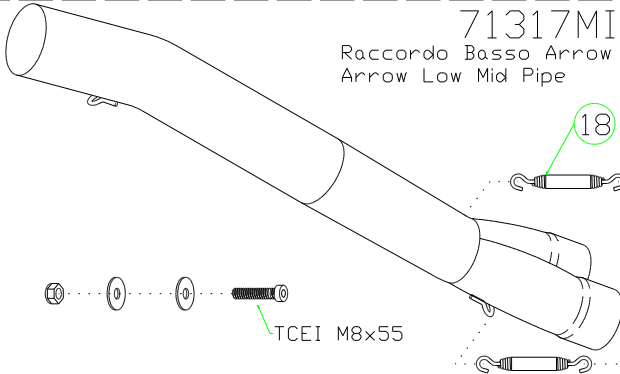

Yamaha YZF 600 R6 '05

- 71061P □ Racing Titanium
- 71061M □ Racing Carbon
- 71661P □ Homologated Titanium
- 71661M □ Homologated Carbon
- 71661A □ Homologated Aluminium

71318MI
Raccordo Alto x coll. originali
High Mid Pipe for stock collectors

71314MI
Raccordo Basso x coll. originali
Low Mid Pipe for stock collectors

71316MI
Raccordo Alto Arrow
Arrow High Mid Pipe

71317MI
Raccordo Basso Arrow
Arrow Low Mid Pipe

71315MI
Collettori
Collectors