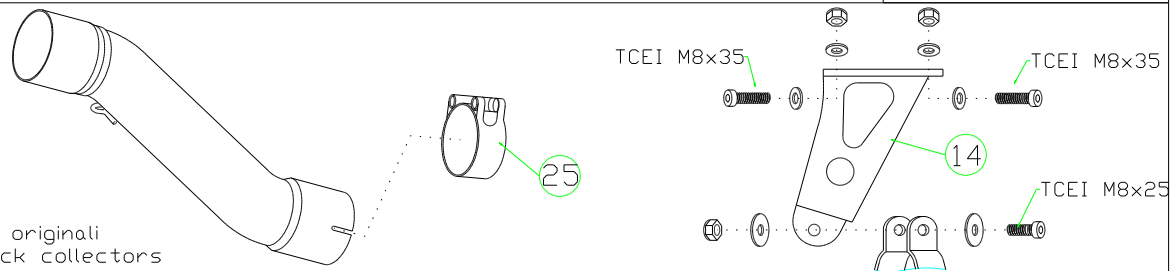

Yamaha YZF 600 R6 '05

- 71061P □ Racing Titanium
- 71061M □ Racing Carbon
- 71661P □ Homologated Titanium
- 71661M □ Homologated Carbon
- 71661A □ Homologated Aluminium

71318MI
Raccordo Alto x coll. originali
High Mid Pipe for stock collectors

71314MI
Raccordo Basso x coll. originali
Low Mid Pipe for stock collectors

71316MI
Raccordo Alto Arrow
Arrow High Mid Pipe

71317MI
Raccordo Basso Arrow
Arrow Low Mid Pipe

71315MI
Collettori
Collectors