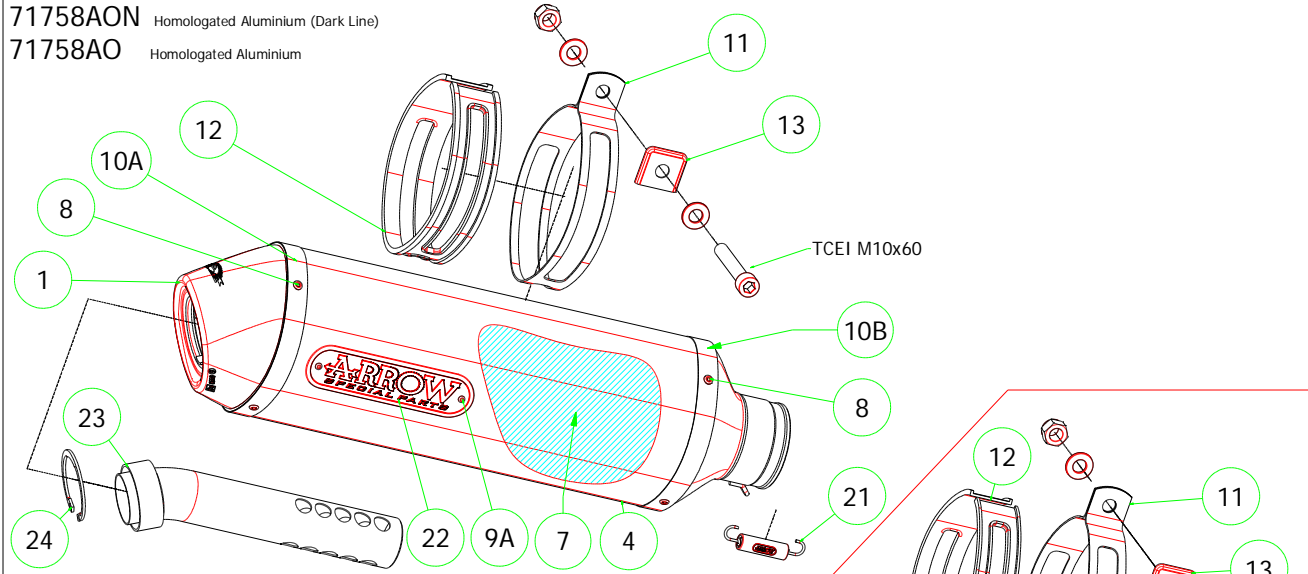

Kawasaki Z 1000 '10

71758AON Homologated Aluminium (Dark Line)

71758AO Homologated Aluminium