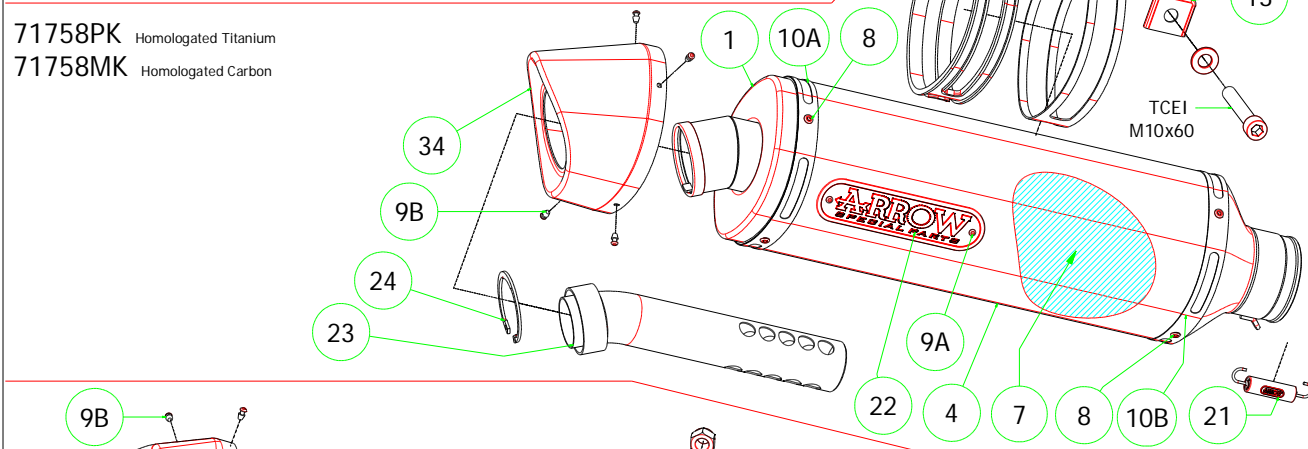

Kawasaki Z 1000 '10

71758AON Homologated Aluminium (Dark Line)

71758AO Homologated Aluminium

71758PK Homologated Titanium

71758MK Homologated Carbon

71757PK Homologated Titanium (Works)

AL5027

71419MI Collettori / Collectors