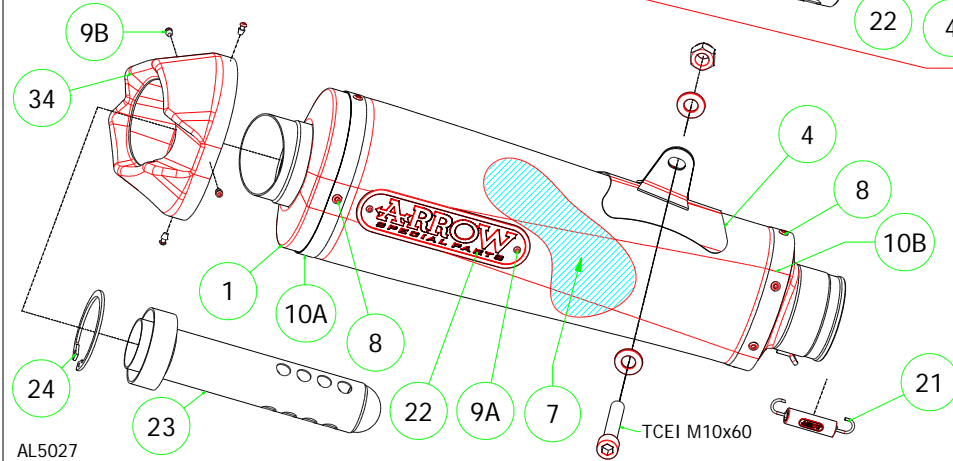

71757PK Homologated Titanium (Works)

AL5027

71419MI Collettori / Collectors