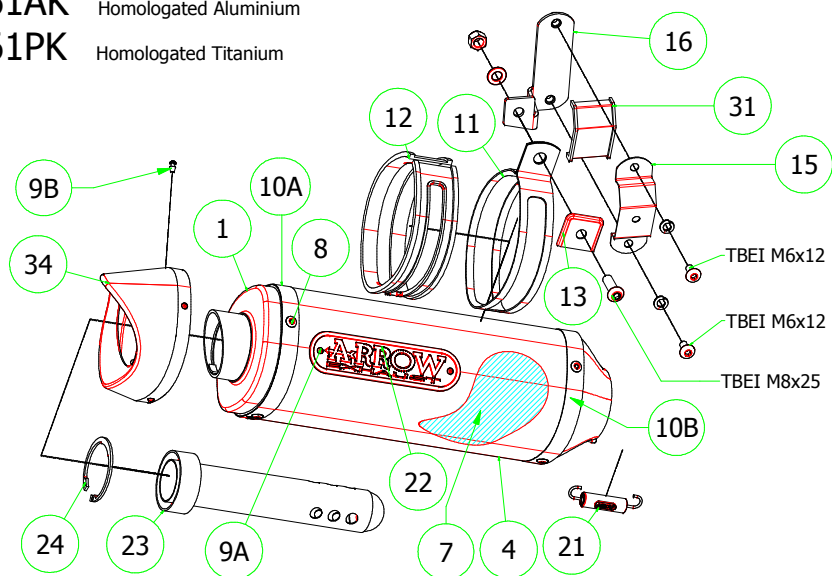

Yamaha XJ6 '09-12 / XJ6 Diversion '09-12

71761AKN Homologated Aluminium (Dark Line)

71761AK Homologated Aluminium

71761PK Homologated Titanium