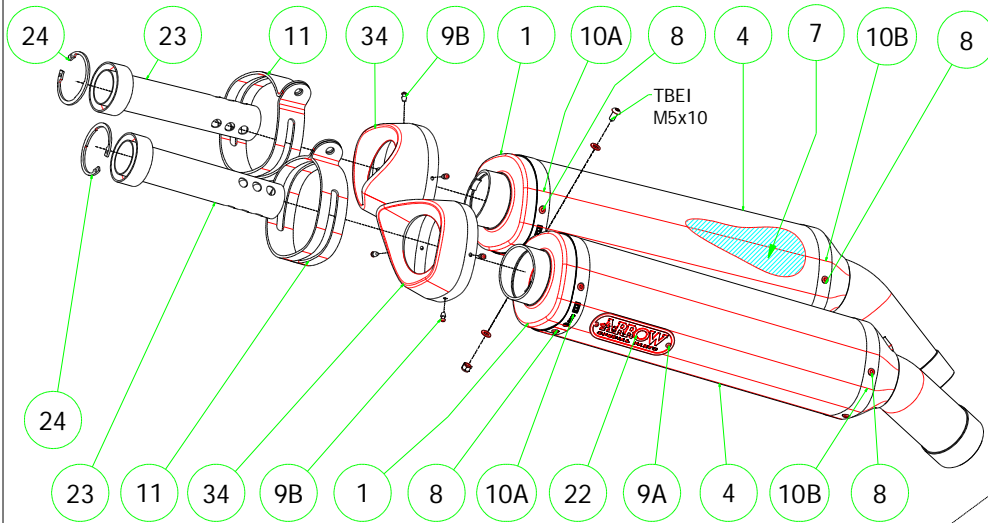

Ducati 848 '08

71720PK Homologated Titanium-Carbon

71120PK Racing Titanium-Carbon