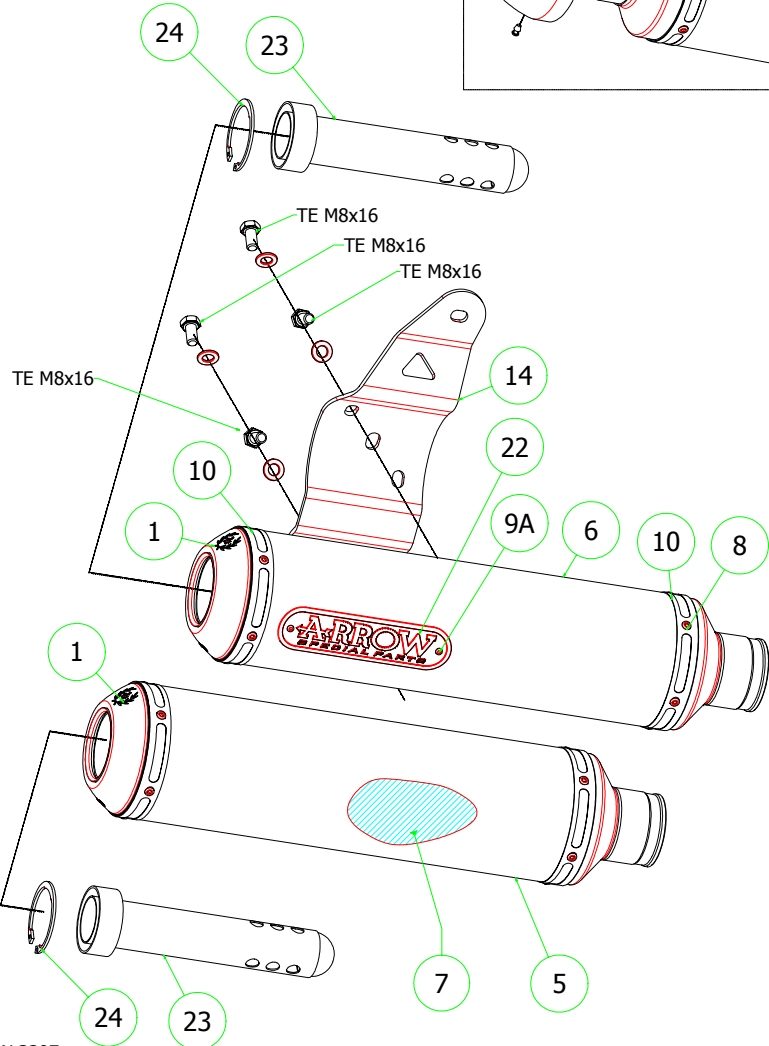

71340MI
Mid Pipe for Stock Collectors