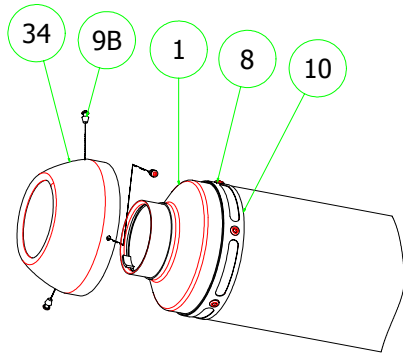

Ducati Monster S4R / S4RS Testastretta '06-07

- 71662PR Homologated Titanium
- 71062PR Racing Titanium
- 71062MC Racing Carbon
- 71662RK Homologated Titanium-Carbon
- 71062RK Racing Titanium-Carbon
- 71062DK Racing Carbon-Carbon

"RK" and "DK" Version