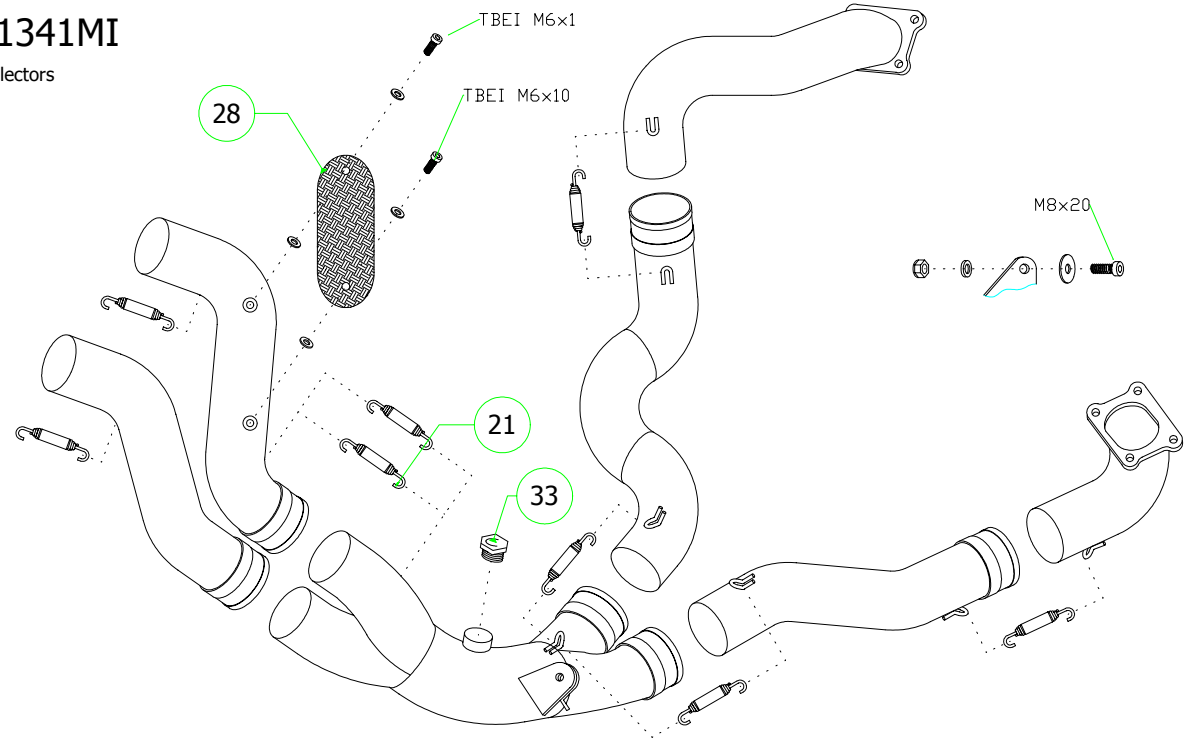

71341MI
Collectors