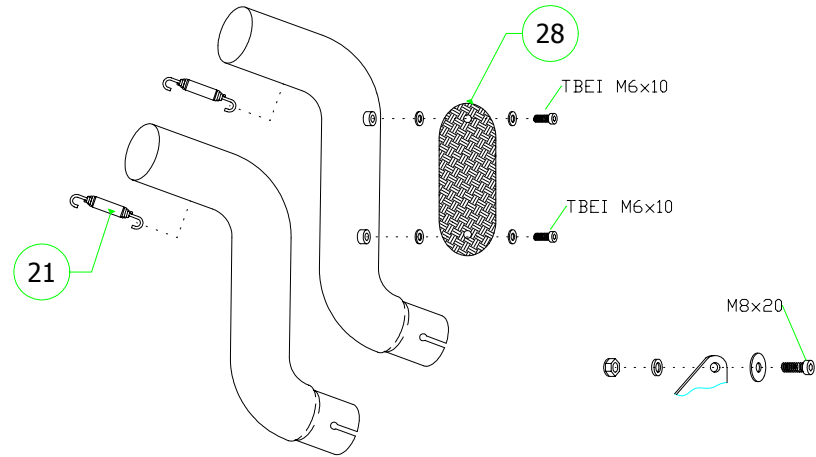

71340MI
Mid Pipe for Stock Collectors