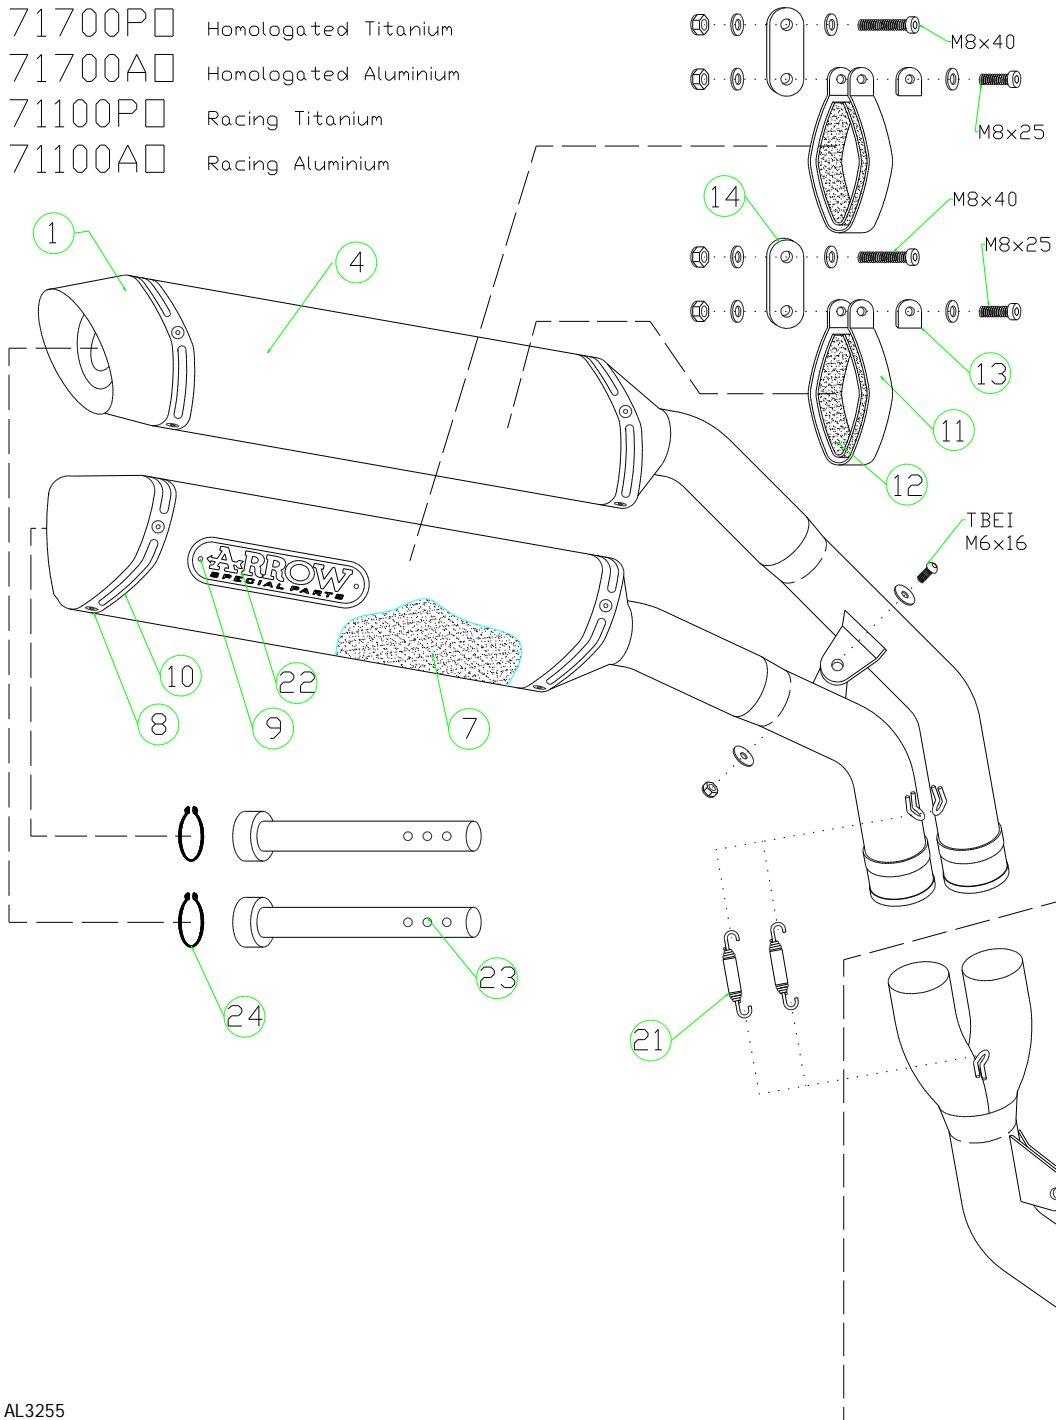

# Kawasaki ZX-10R '06-07

- 71700P□ Homologated Titanium
- 71700A□ Homologated Aluminium
- 71100P□ Racing Titanium
- 71100A□ Racing Aluminium

71329MI Raccordo 1:2 / 1:2 Mid Pipe

71331MI Collettori / Collectors