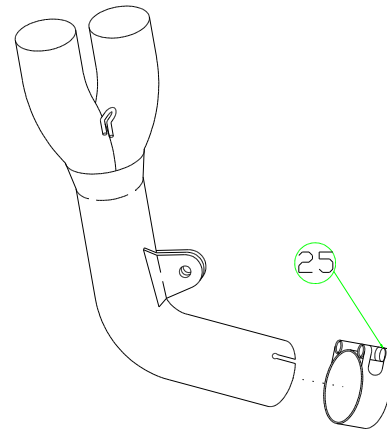

Kawasaki ZX-10R '06-07

- 71700P□ Homologated Titanium
- 71700A□ Homologated Aluminium
- 71100P□ Racing Titanium
- 71100A□ Racing Aluminium