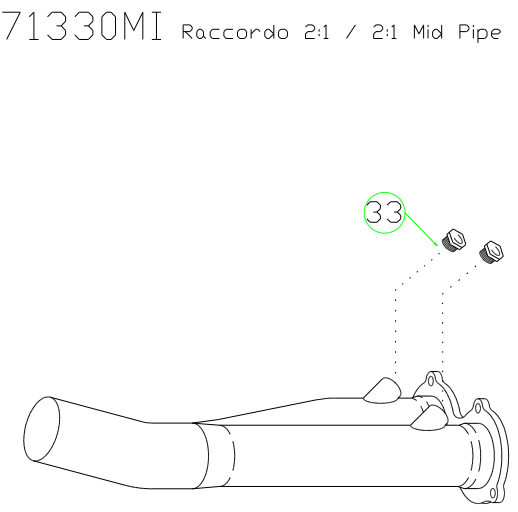

# Kawasaki ZX-10R '06-07

- 71700P□ Homologated Titanium
- 71700A□ Homologated Aluminium
- 71100P□ Racing Titanium
- 71100A□ Racing Aluminium

71329MI Raccordo 1:2 / 1:2 Mid Pipe

71331MI Collettori / Collectors