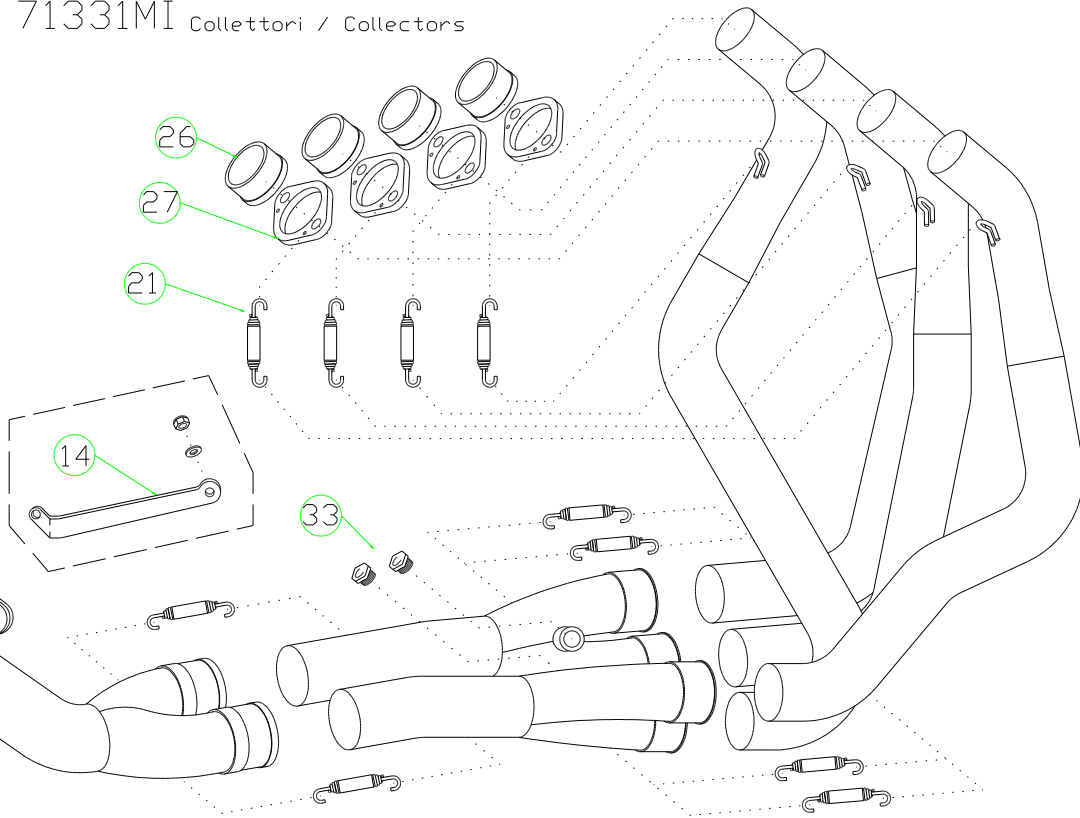

# Kawasaki ZX-10R '06-07

- 71700P□ Homologated Titanium
- 71700A□ Homologated Aluminium
- 71100P□ Racing Titanium
- 71100A□ Racing Aluminium

71329MI Raccordo 1:2 / 1:2 Mid Pipe

71331MI Collettori / Collectors