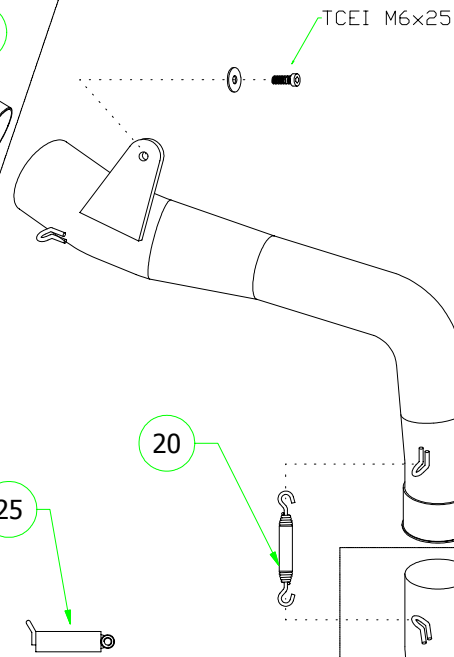

Honda CBR 600 RR '05-06

- 71693PO Homologated Titanium
- 71693MO Homologated Carbon
- 71693AO Homologated Aluminium
- 71093PO Racing Titanium
- 71093MO Racing Carbon
- 71093AO Racing Aluminium

71305MI Racordo / Mid Pipe

Questi particolari permettono l'installazione con i collettori originali / These parts allow fitting the stock collectors

71306MI Collettori / Collectors