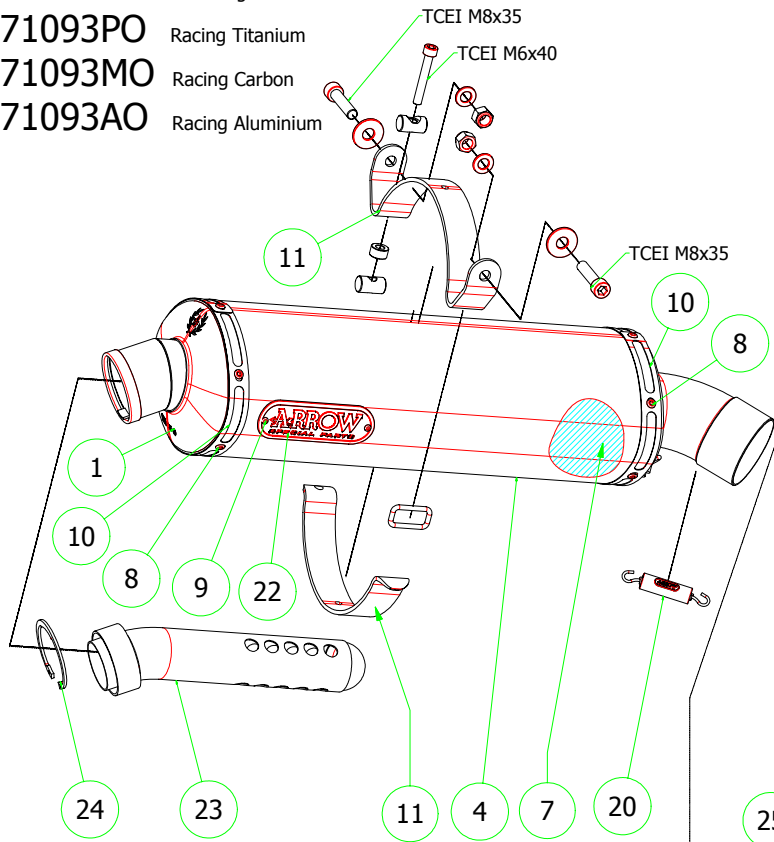

Honda CBR 600 RR '05-06

- 71693PO Homologated Titanium
- 71693MO Homologated Carbon
- 71693AO Homologated Aluminium
- 71093PO Racing Titanium
- 71093MO Racing Carbon
- 71093AO Racing Aluminium

71305MI Racordo / Mid Pipe

Questi particolari permettono l'installazione con i collettori originali / These parts allow fitting the stock collectors

71306MI Collettori / Collectors