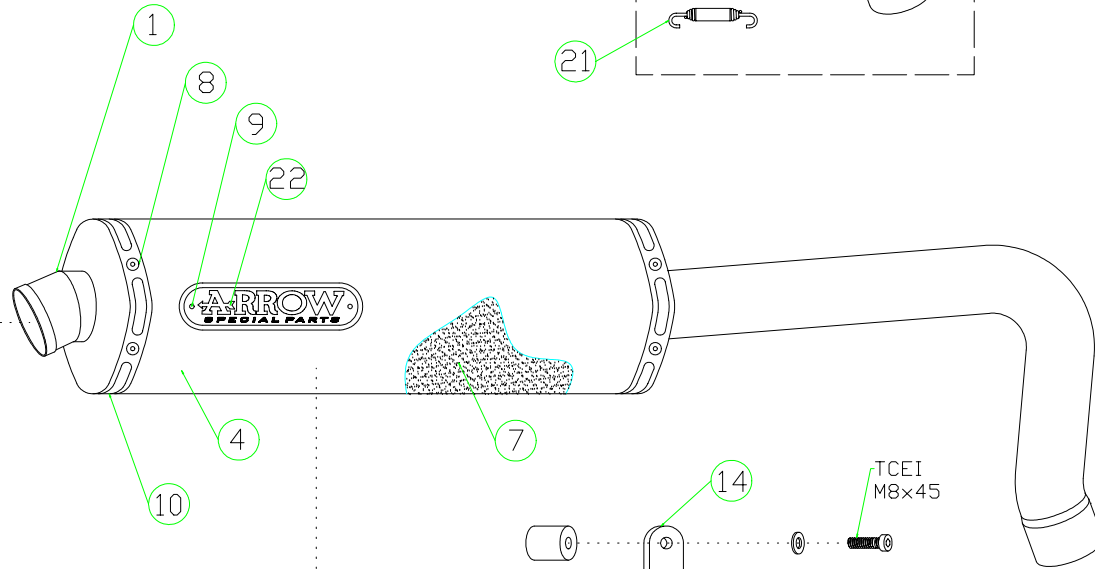

71256MI
Collettori
Collectors