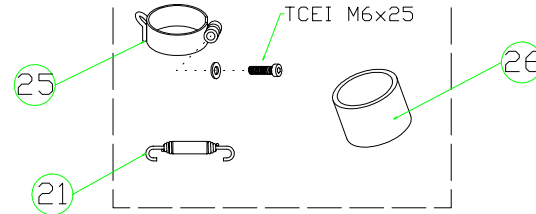

Honda CB 600 F Hornet '03-06

- 71070P□ Racing Titanium
- 71070M□ Racing Carbon
- 71070A□ Racing Aluminium
- 71670P□ Homologated Titanium
- 71670M□ Homologated Carbon
- 71670A□ Homologated Aluminium

Questi particolari permettono l'installazione con i collettori originali / These parts allow fitting the stock collectors