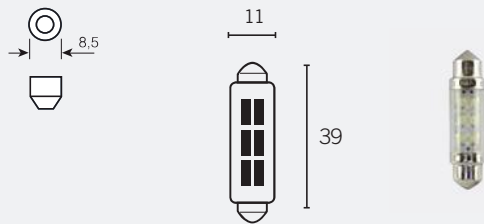

Ref. 14655 VLAMP

ECE LUZ BLANCA

■ LÁMPARA LED 1 LED

12V | B8.4D

Ref. 14659 VLAMP

ECE LUZ BLANCA

■ LÁMPARA LED 6 LED

12V | SV8.5*39