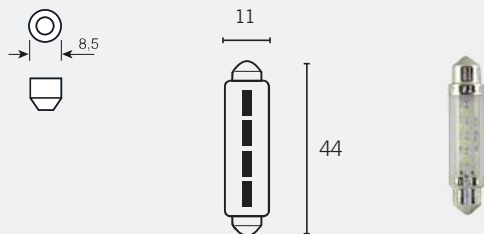

Ref. 14656 VLAMP

ECE LUZ BLANCA

■ LÁMPARA LED 1 LED

12V | B8.5D

Ref. 14658 VLAMP

ECE LUZ BLANCA

■ LÁMPARA LED 4 LED

12V | SV8.5*44