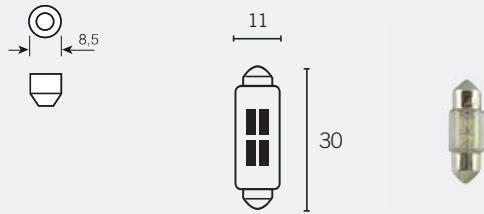

LÁMPARAS

LÁMPARAS LED

■ LÁMPARA LED 4 LED

12V | SV8.5*30

Ref. 14655 VLAMP

ECE LUZ BLANCA