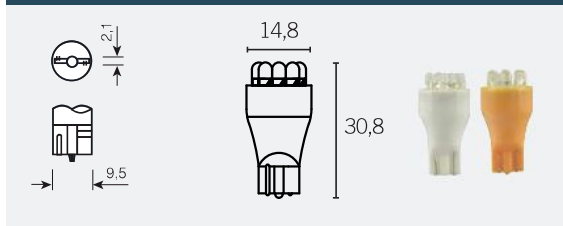

■ LÁMPARA LED 9 LED

12V | T15

Ref. **14651** VLAMP

LUZ ÁMBAR

Ref. **14652** VLAMP

LUZ BLANCA