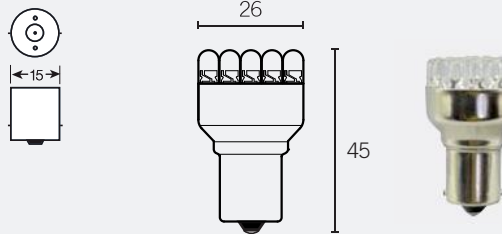

■ LÁMPARA LED 19 LED

12V | BA15S

Ref. 14647 VLAMP

ECE LUZ BLANCA