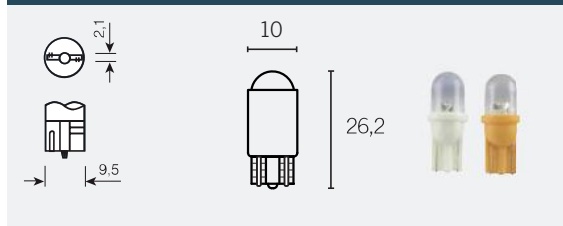

■ LÁMPARA LED 1 LED

12V | T10

Ref. **14649** VLAMP

LUZ ÁMBAR

Ref. **14650** VLAMP

LUZ BLANCA