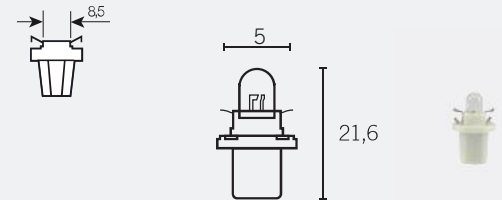

■ LÁMPARA LED 1 LED

12V | B8.5D

Ref. 14658 VLAMP

ECE LUZ BLANCA