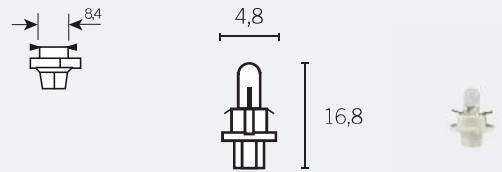

Ref. **14649** VLAMP

 LUZ ÁMBAR 

Ref. **14650** VLAMP

 LUZ BLANCA 

LÁMPARAS

LÁMPARAS LED

■ LÁMPARA LED 4 LED

12V | SV8.5*30

Ref. 14655 VLAMP

ECE LUZ BLANCA

■ LÁMPARA LED 1 LED

12V | B8.4D

Ref. 14659 VLAMP

ECE LUZ BLANCA

■ LÁMPARA LED 6 LED

12V | SV8.5*39