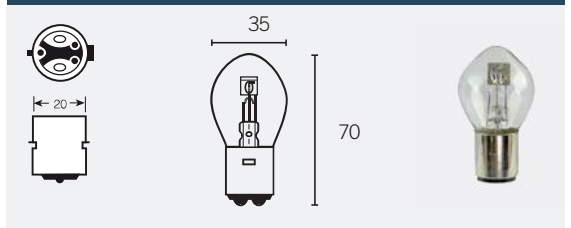

■ LÁMPARA BILUX S1

6V | 25/25W | BA20d

Ref. 14668

VLAMP

LUZ BLANCA

12V | 25/25W | BA20d

Ref. 14669

VLAMP

LUZ BLANCA