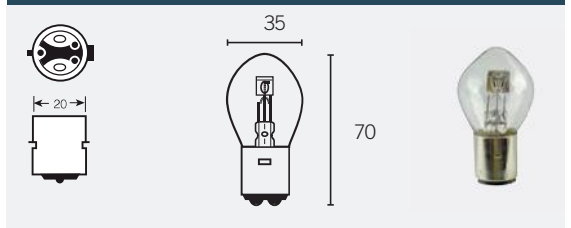

12V | 25/25W | BA20d

Ref. 14669

VLAMP

LUZ BLANCA

■ LÁMPARA BILUX S2

6V | 35/35W | BA20d

Ref. 14670

VLAMP